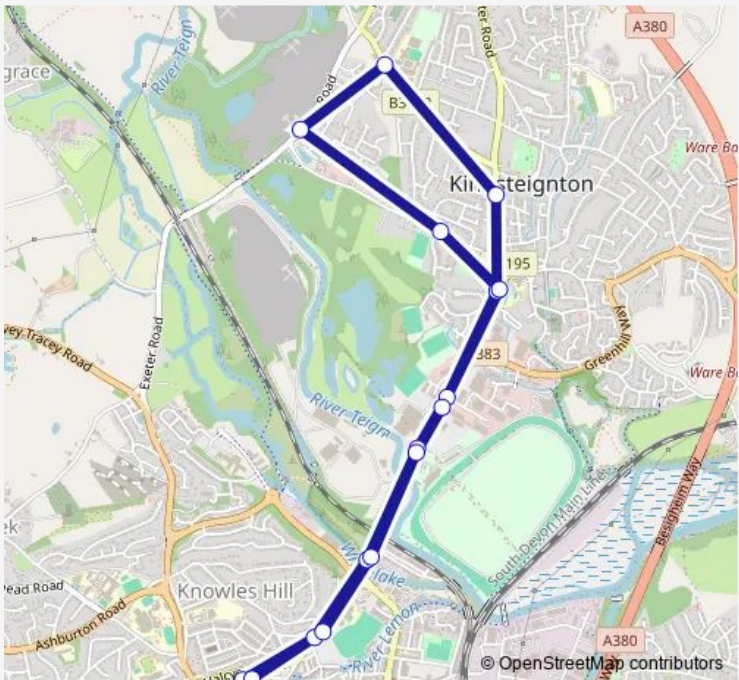

Bus 179 Newton Abbot - Moorland Reach - Newton Abbot

[Go to website](#)

Direction
 Sherborne Road — Sherborne Road

16 stops

[Open route schedule](#)

- Sherborne Road
- Cricketfield Surgery
- Jetty Marsh
- Racecourse
- Pottery Road
- Lidl
- Health Centre
- Teign School
- Moorland Reach
- Andor Avenue
- The Fountain
- Pottery Road
- Racecourse
- Jetty Marsh
- Council Offices
- Sherborne Road

Route schedule
 Sherborne Road — Sherborne Road

Monday	08:10-17:50
Tuesday	08:10-17:50
Wednesday	08:10-17:50
Thursday	08:10-17:50
Friday	08:10-17:50
Saturday	08:10-17:50
Sunday	—

Route info

Direction: Sherborne Road

Stops: 16

Trip Duration: 0 hour 25 min

179 — Newton Abbot - Moorland Reach - Newton Abbot **BusMaps**

179 Bus time schedules and route maps are available in an offline PDF at busmaps.com. Use the busmaps.com website to see live bus times, train schedule or subway schedule, and step-by-step directions for all public transit in Torquay