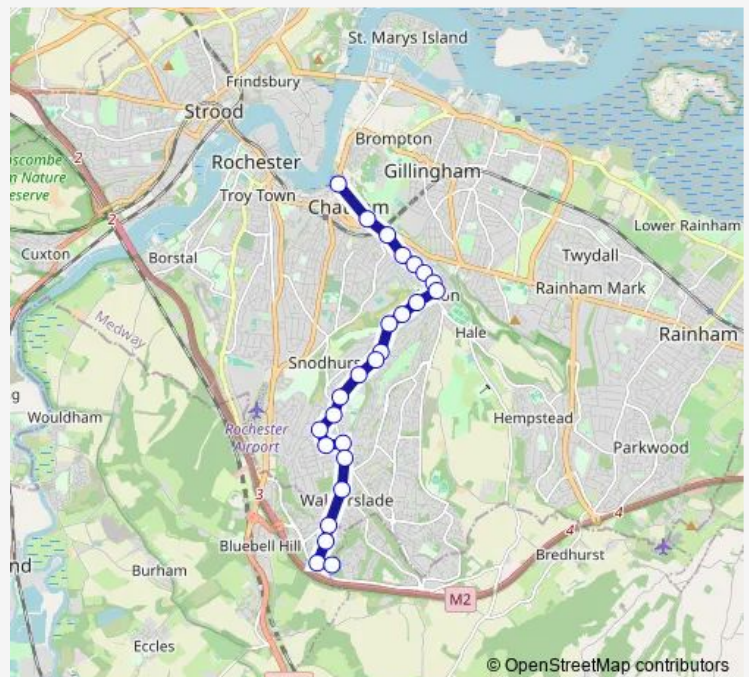

Silverweed Road

Poachers Pocket

Burma Way Top

Malta Avenue

Silverbank

Churchill Clinic

Churchill Avenue

Spar

Street End Road

### Route schedule

Podkin Wood — Waterfront Bus Station

Monday 10:31-12:31

Tuesday 10:31-12:31

Wednesday 10:31-12:31

Thursday 10:31-12:31

Friday 10:31-12:31

Saturday 10:31-12:31

### Route info

Direction: Podkin Wood

Stops: 31

Trip Duration: 0 hour 29 min

179 — Chatham - Walderslade

BusMaps

Mill Lane

Hen and Chickens