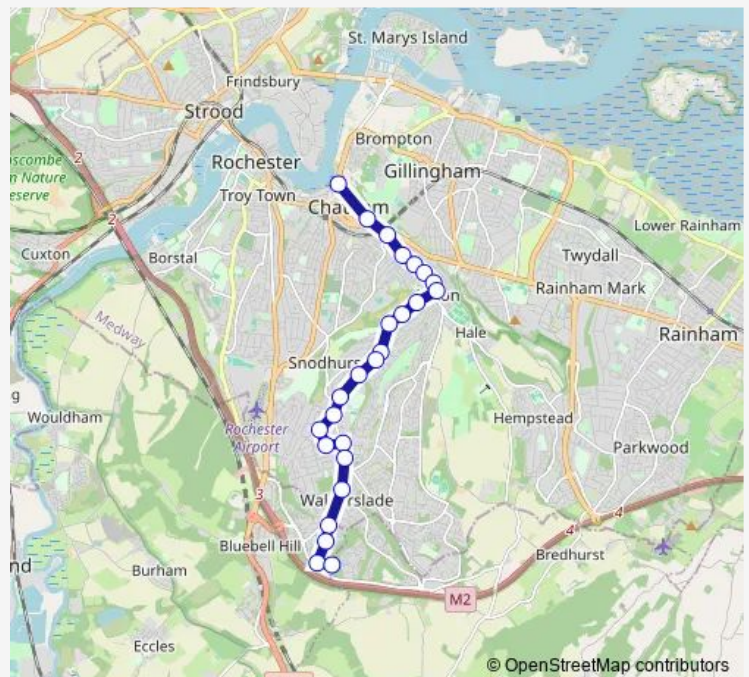

Silverweed Road

Poachers Pocket

Burma Way Top

Malta Avenue

Silverbank

Churchill Clinic

Churchill Avenue

Spar

Street End Road

### Route schedule

Podkin Wood — Waterfront Bus Station

Monday 10:31-12:31

Tuesday 10:31-12:31

Wednesday 10:31-12:31

Thursday 10:31-12:31

Friday 10:31-12:31

Saturday 10:31-12:31

### Route info

Direction: Podkin Wood

Stops: 31

Trip Duration: 0 hour 29 min

179 — Chatham - Walderslade

BusMaps

Mill Lane

Hen and Chickens