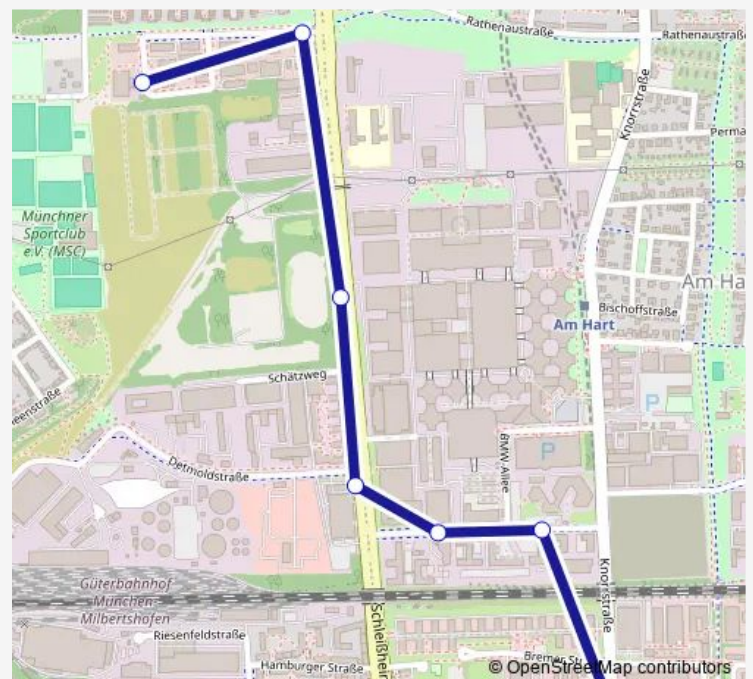

Thursday 08:56-19:56

Friday 08:56-19:56

Saturday 09:26-17:56

Sunday —

Route info

Direction: Olschewskibogen

Stops: 7

Trip Duration: 0 hour 10 min

Direction

Frankfurter Ring — Olschewskibogen

7 stops

[Open route schedule](#)

Frankfurter Ring

Knorrstraße

Max-Diamand-Straße

Detmoldstraße

Thursday 06:55-20:05

Friday 06:55-20:05

Saturday 09:05-17:35

Sunday —

Route info

Direction: Frankfurter Ring

Stops: 7

Trip Duration: 0 hour 7 min

Thursday 07:11-18:31

Friday 07:11-18:31

Saturday —

Sunday —

Route info

Direction: Olschewskibogen

Stops: 7

Trip Duration: 0 hour 8 min