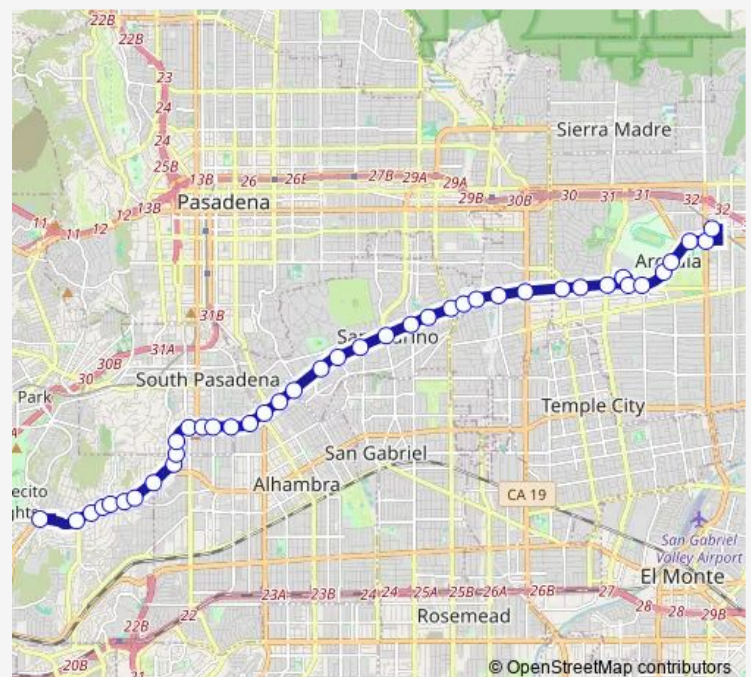

Huntington / Cambridge

Huntington / Virginia

Huntington / Saint Albans

Route schedule

Arcadia Station (A Line) — Huntington / Monterey

Monday 05:23-23:00

Tuesday 05:23-23:00

Wednesday 05:23-23:00

Thursday 05:23-23:00

Friday 05:23-23:00

Saturday 05:44-23:00

Sunday 05:44-23:00

Route info

Direction: Arcadia Station (A Line)

Stops: 42

Trip Duration: 0 hour 35 min

■ 179 — Metro Local Line

Huntington / Granada

Huntington / El Molino

Huntington / Garfield

Huntington / Court

Huntington / Fletcher

Huntington / Marengo

Huntington / Primrose