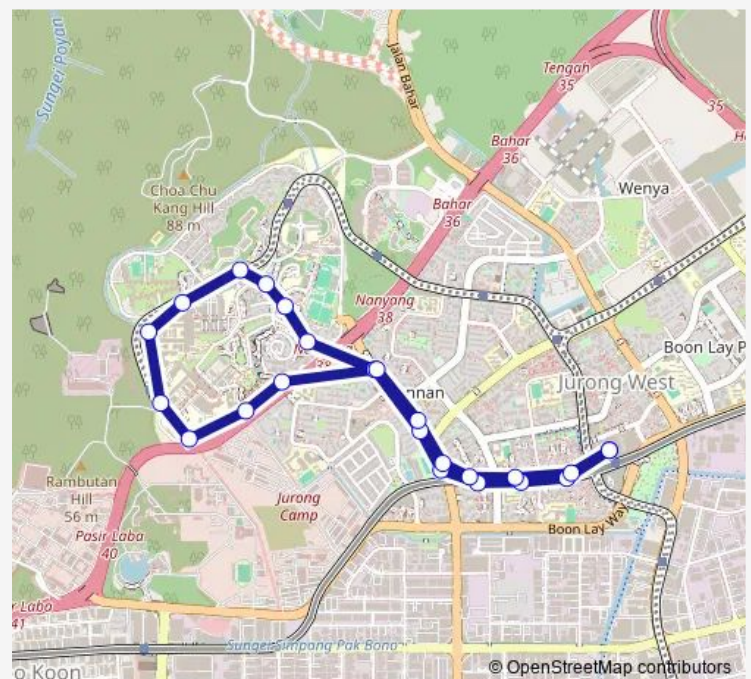

### Route schedule

Boon Lay Int — Boon Lay Int

Monday 06:00

Tuesday 06:00

Wednesday 06:00

Thursday 06:00

Friday 06:00

Saturday 06:00

Sunday 06:30

### Route info

Direction: Boon Lay Int

Stops: 24

Trip Duration: 0 hour 38 min

179

BusMaps

Blk 608

Blk 664c