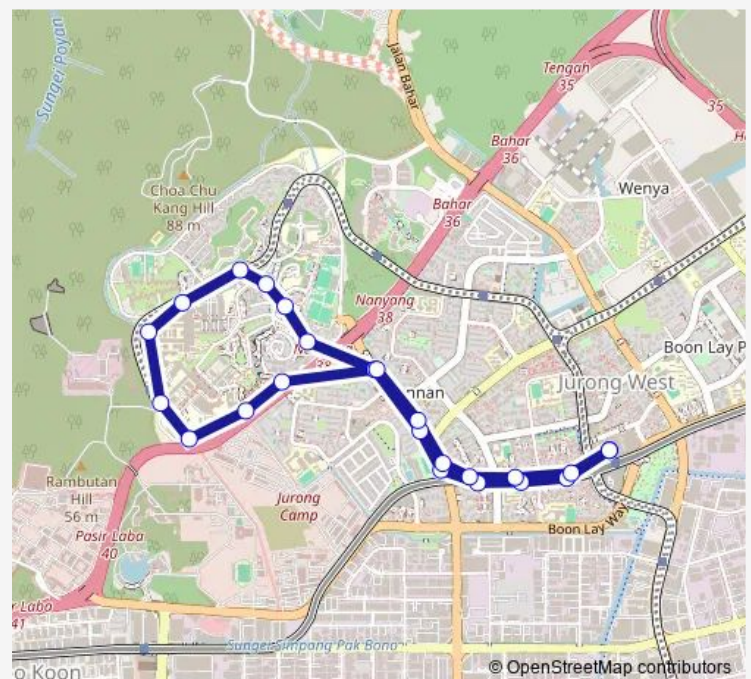

Thursday 06:00

Friday 06:00

Saturday 06:00

Sunday 06:30

Route info

Direction: Boon Lay Int

Stops: 24

Trip Duration: 0 hour 38 min

179

Blk 608

Blk 664c

Boon Lay Int

179 Bus time schedules and route maps are available in an offline PDF at busmaps.com. Use the busmaps.com website to see live bus times, train schedule or subway schedule, and step-by-step directions for all public transit in Singapore