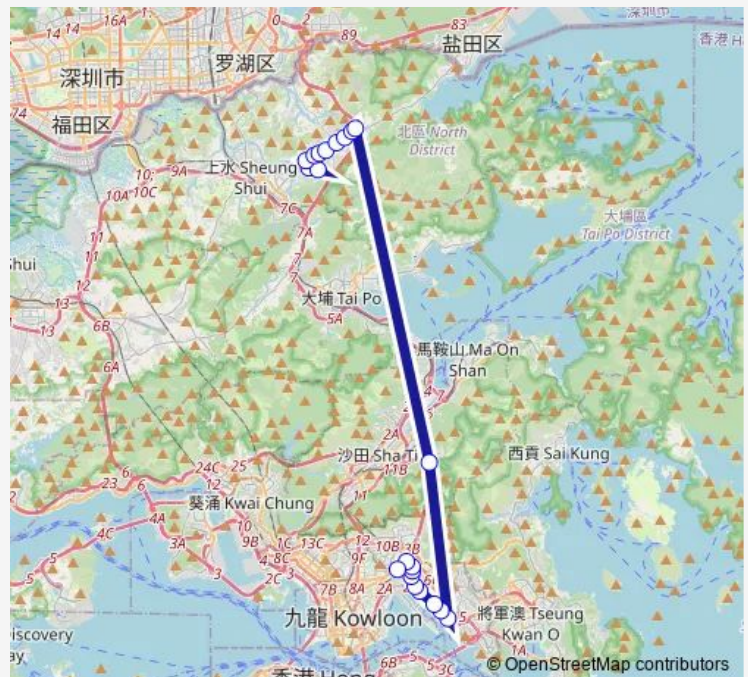

Route schedule

[Ctb] Queen'S Hill Estate|[Kmb] Queen'S Hill BUS Terminus — [Ctb] KAI Tak|[Kmb] KAI TAK BUS Terminus

Monday	05:40-13:30
Tuesday	05:40-13:30
Wednesday	05:40-13:30
Thursday	05:40-13:30
Friday	05:40-13:30
Saturday	—
Sunday	—

Route info

Direction: [Ctb] Queen'S Hill Estate|[Kmb] Queen'S Hill BUS Terminus

Stops: 21

Trip Duration: 1 hour 7 min

78X — Queen'S Hill Fanling - KAI Tak

[Ctb] Kowloon BAY Fire Station, Wang Kwong Road[[Kmb+Ctb] Kowloon BAY Fire Station/
Kowloon BAY Fire Station, Wang Kwong Road[[Kmb] Kowloon BAY Fire Station