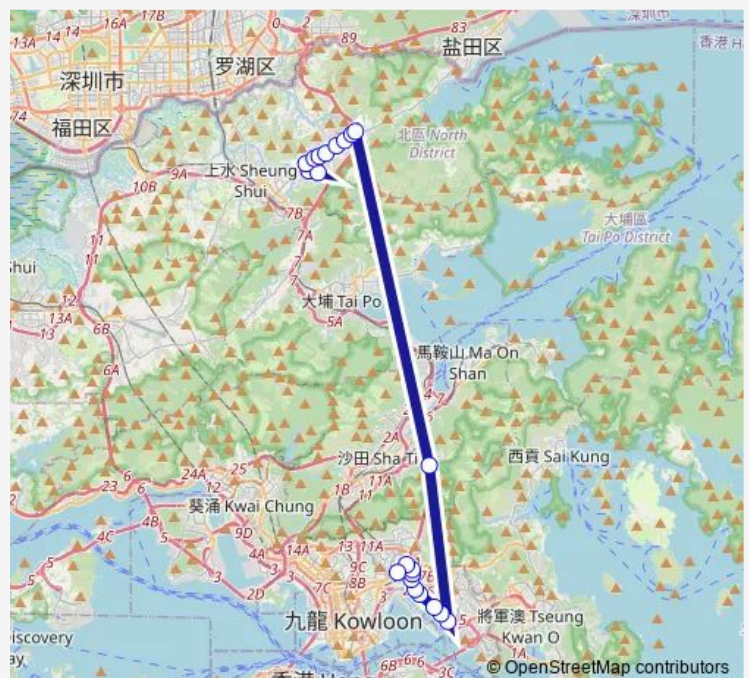

Monday 05:40-13:30

Tuesday 05:40-13:30

Wednesday 05:40-13:30

Thursday 05:40-13:30

Friday 05:40-13:30

Saturday —

Sunday —

Route info

Direction: [Ctb] Queen'S Hill Estate[[Kmb] Queen'S Hill BUS Terminus

Stops: 21

Trip Duration: 1 hour 6 min

78x — Queen'S Hill Fanling - KAI Tak

[Ctb] Enterprise Square, Sheung Yuet Road[[Kmb+Ctb] Sheung Yuet Road/
Enterprise Square, Sheung Yuet Road[[Kmb] Sheung Yuet Road