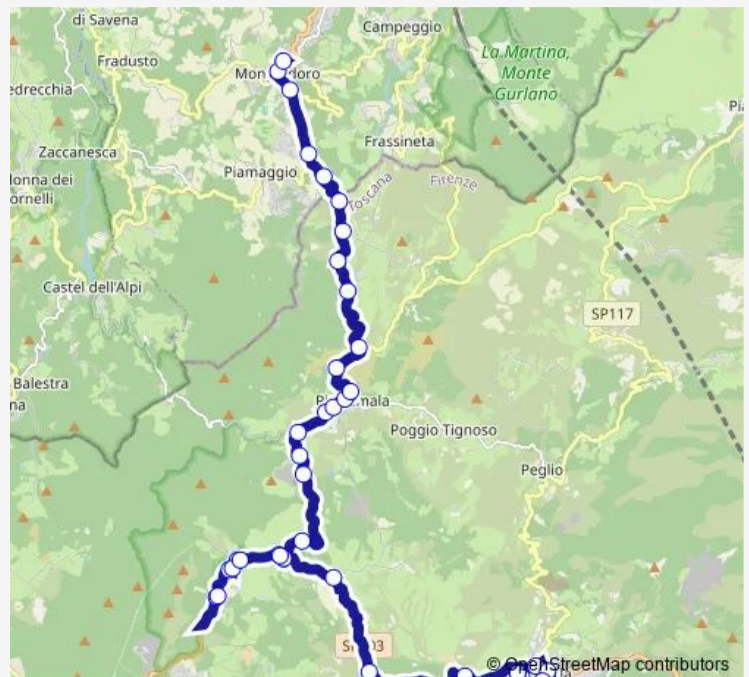

Bus 304 B Monghidoro-Bruscoli-Firenzuola-San Piero A Sieve-Borgo San Lorenzo

[Go to website](#)

Direction

Capolinea Monghidoro — Capolinea Firenzuola

31 stops

[Open route schedule](#)

Capolinea Monghidoro

Monghidoro Centro

Monghidoro Bv Campeggio_V

Ca' Del Costa_V

La Ca'_V

Filigare

Montalbano_V

La Posta - Ca' Nove_V

Casa Cantini_V

Passo Della Raticosa_V

Pietramala Da Raticosa

Pietramala Piazzale_V

Pietramala Centro_V

Pietramala Casa Cantoniera_V

Il Cerro_V

La Mazzetta 2

Le Gore_V

La Fabbrica

La Casetta Da Pietramala

La Casetta Per Pagliana_V

Pagliana

Route schedule

Capolinea Monghidoro — Capolinea Firenzuola

Monday 07:25-19:25

Tuesday 07:25-19:25

Wednesday 07:25-19:25

Thursday 07:25-19:25

Friday 07:25-19:25

Saturday 06:38-15:55

Sunday —

Route info

Direction: Capolinea Monghidoro

Stops: 31

Trip Duration: 0 hour 50 min

304 B — Monghidoro-Bruscoli-Firenzuola-San Piero A Sieve-Borgo San Lorenzo