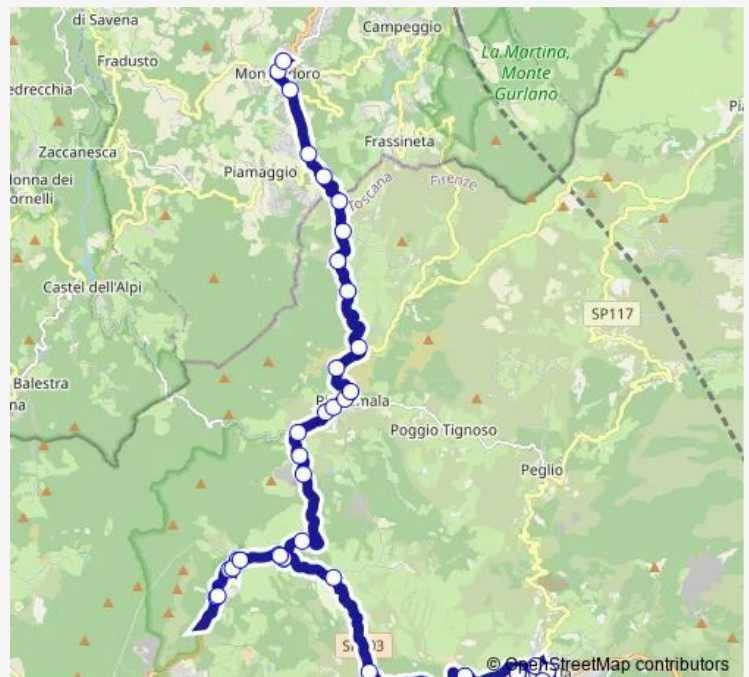

Bus 304 B Monghidoro-Bruscoli-Firenzuola-San Piero A Sieve-Borgo San Lorenzo

[Go to website](#)

Direction

Passo Della Futa — San Piero A Sieve Fs

27 stops

[Open route schedule](#)

Passo Della Futa

L'Apparita_V

Monte Di Fo

Santa Lucia 1_V

Santa Lucia

Santa Lucia Bivio Panna

Poggio Bianco_V

Montecarelli Cimitero_V

Montecarelli_V

San Michele_V

Montecarelli 1

Il Paretaio_V

Erbaia_V

Bivio Carniano

Casone_V

Le Croci_V

Le Maschere 1_V

Le Maschere_V

Villanova_V

Colle Barucci_V

Bivio Maschere_V

Route schedule

Passo Della Futa — San Piero A Sieve Fs

Monday 13:42

Tuesday 13:42

Wednesday 13:42

Thursday 13:42

Friday 13:42

Saturday —

Sunday —

Route info

Direction: Passo Della Futa

Stops: 27

Trip Duration: 0 hour 36 min

304 B — Monghidoro-Bruscoli-Firenzuola-San Piero A Sieve-Borgo San Lorenzo