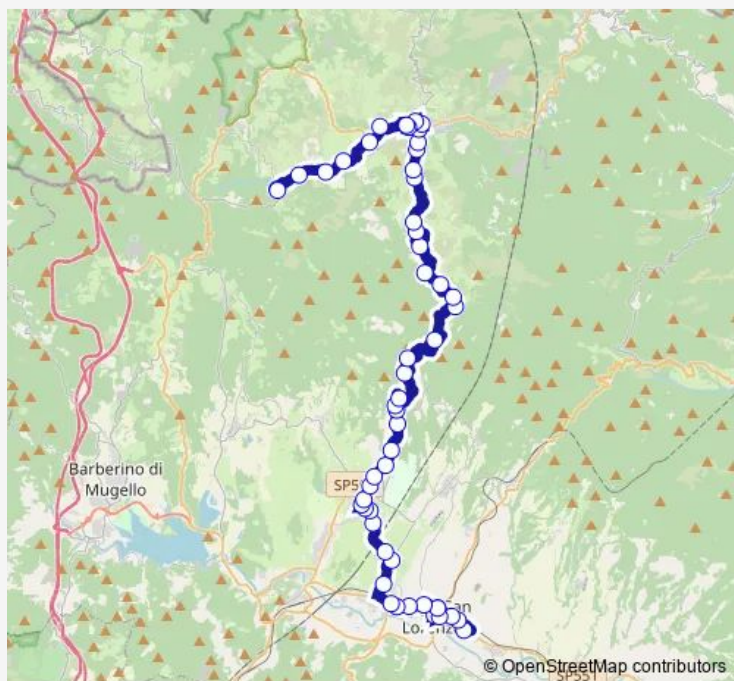

Wednesday 06:50

Thursday 06:50

Friday 06:50

Saturday 06:50

Sunday —

Route info

Direction: Capolinea Firenzuola *

Stops: 51

Trip Duration: 1 hour 5 min

304 B — Monghidoro - Bruscoli - Firenzuola - San Piero A Sieve - Borgo San Lorenzo Ed

Ponzalla 1

Ponzalla *

Poggiolo

Montagnana

Scarperia Il Palagio_V

Scarperia S.S. Del Giogo_V