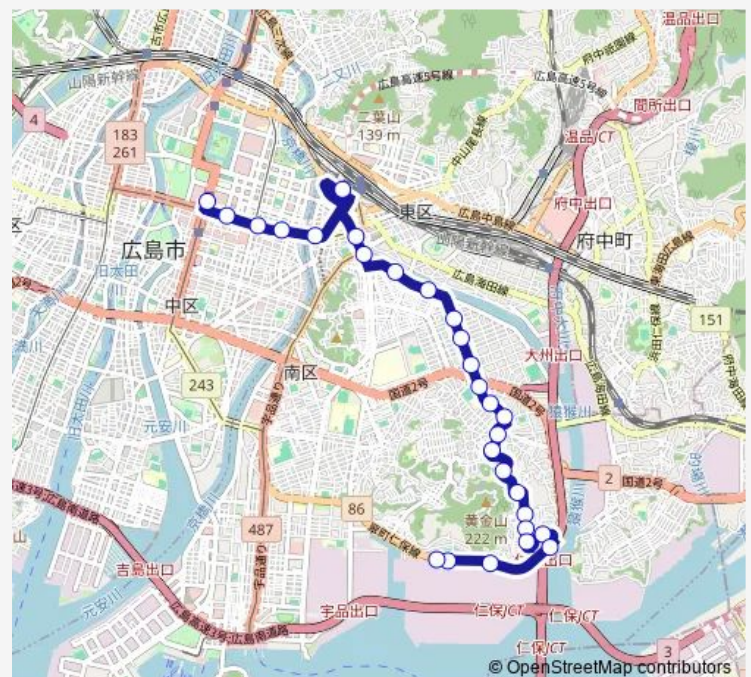

Thursday 07:03-20:46

Friday 07:03-20:46

Saturday 07:28-19:59

Sunday 07:28-19:59

Route info

Direction: 県庁前

Stops: 28

Trip Duration: 0 hour 42 min