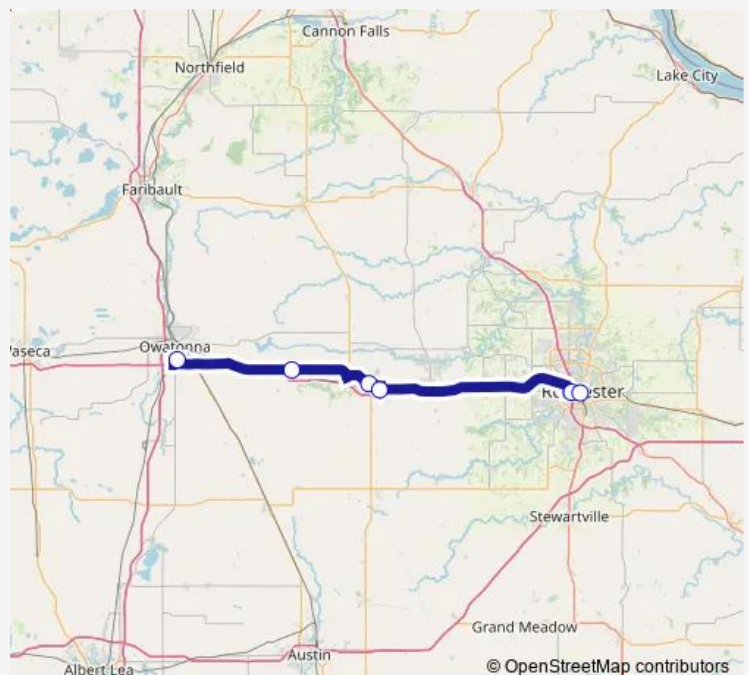

Bus Owatonna

[Go to website](#)

Direction

Owatonna Southpark Lanes 333 18th St Se — 2nd Ave. SW & 2nd St. SW (East side, South)

6 stops

[Open route schedule](#)

Owatonna Southpark Lanes 333 18th St Se

Claremont U.S. 14 & County Rd. 1

Dodge Center American Legion

Dodge Center Park & Ride Lot

St. Mary's Hospital

2nd Ave. SW & 2nd St. SW (East side, South)

Route schedule

Owatonna Southpark Lanes 333 18th St Se — 2nd Ave. SW & 2nd St. SW (East side, South)

Monday	06:43
Tuesday	06:43
Wednesday	06:43
Thursday	06:43
Friday	06:43
Saturday	—
Sunday	—

Route info

Direction: Owatonna Southpark Lanes 333 18th St Se

Stops: 6

Trip Duration: 0 hour 57 min

 Owatonna

Direction

2nd Ave. SW & 2nd St. SW (East side, South) — Owatonna Southpark Lanes 333 18th St Se

4 stops

[Open route schedule](#)

2nd Ave. SW & 2nd St. SW (East side, South)

St. Mary's Hospital

Claremont U.S. 14 & County Rd. 1