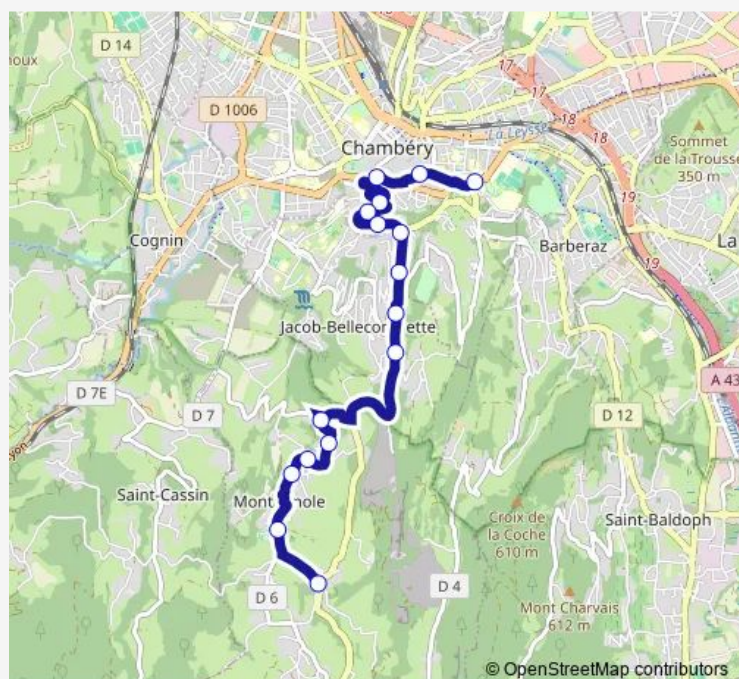

Le Pontet

Curtillet

Les Fourches

Salle Des Fêtes

Stade Montagnole

L'Evêque

Route schedule

Bocage — L'Evêque

Monday 17:15

Tuesday 17:15

Wednesday 12:10

Thursday 17:15

Friday 17:15

Saturday —

Sunday —

Route info

Direction: Bocage

Stops: 16

Trip Duration: 0 hour 23 min

19 — Montagnole > LE Bocage

Direction

L'Evêque — Bocage

16 stops

[Open route schedule](#)

Sunday —

Route info

Direction: L'Evêque

Stops: 16

Trip Duration: 0 hour 21 min

19 Bus time schedules and route maps are available in an offline PDF at busmaps.com. Use the busmaps.com website to see live bus times, train schedule or subway schedule, and step-by-step directions for all public transit in Chambéry