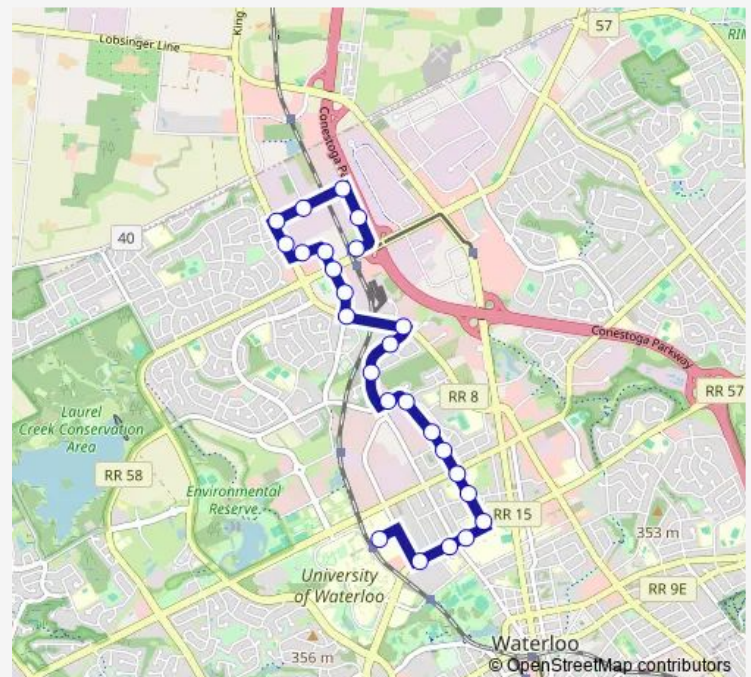

Parkside / Waterloo Corporate Campus - North

Weber / Golden Eagle

Randall / Weber

Route schedule

University Of Waterloo Station — Kumpf / Northfield

Monday 05:42-23:37

Tuesday 05:42-23:37

Wednesday 05:42-23:37

Thursday 05:42-23:37

Friday 05:42-23:37

Saturday 06:59-23:29

Sunday 07:57-23:27

Route info

Direction: University Of Waterloo Station

Stops: 25

Trip Duration: 0 hour 24 min

■ 19 — Hazel

Randall / Conrad

Randall / Kumpf

585 Kumpf Dr.

Kumpf / Northfield

Direction

Farmers Market Rd. / St Jacobs Market — University Of Waterloo Station

25 stops

Direction: University Of Waterloo Station

Stops: 23

Trip Duration: 0 hour 19 min

19 Bus time schedules and route maps are available in an offline PDF at busmaps.com. Use the busmaps.com website to see live bus times, train schedule or subway schedule, and step-by-step directions for all public transit in Kitchener