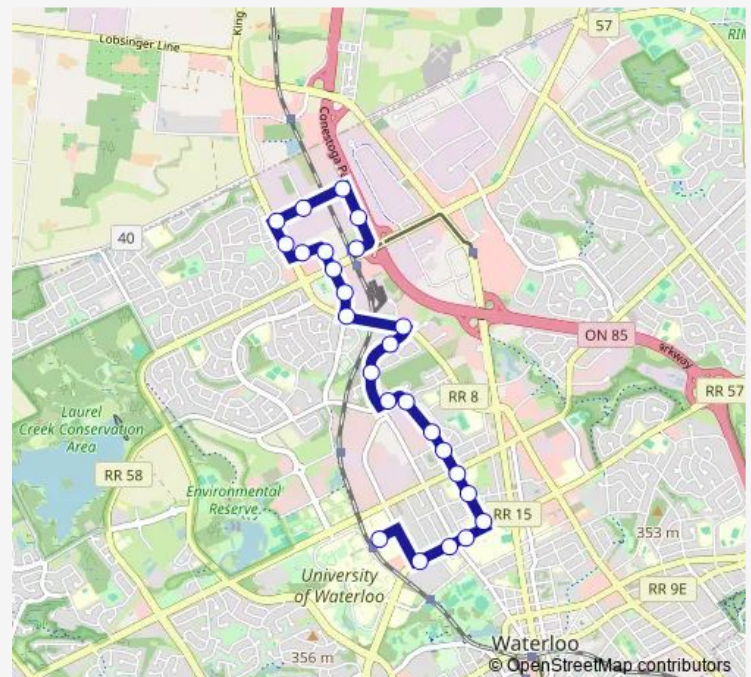

### Route schedule

University Of Waterloo Station — Kumpf / Northfield

Monday 05:42-23:37

Tuesday 05:42-23:37

Wednesday 05:42-23:37

Thursday 05:42-23:37

Friday 05:42-23:37

Saturday 06:59-23:29

### Route info

Direction: University Of Waterloo Station

Stops: 25

Trip Duration: 0 hour 21 min

■ 19 — Hazel

Randall / Conrad

Randall / Kumpf

585 Kumpf Dr.

## Route info

Direction: Farmers Market Rd. / St Jacobs Market

Stops: 25

Trip Duration: 0 hour 20 min

**Direction**

Kumpf / Northfield — University Of Waterloo Station

20 stops

[Open route schedule](#)

## Route info

Direction: University Of Waterloo Station

Stops: 23

Trip Duration: 0 hour 24 min

19 Bus time schedules and route maps are available in an offline PDF at [busmaps.com](https://busmaps.com). Use the [busmaps.com](https://busmaps.com) website to see live bus times, train schedule or subway schedule, and step-by-step directions for all public transit in Kitchener