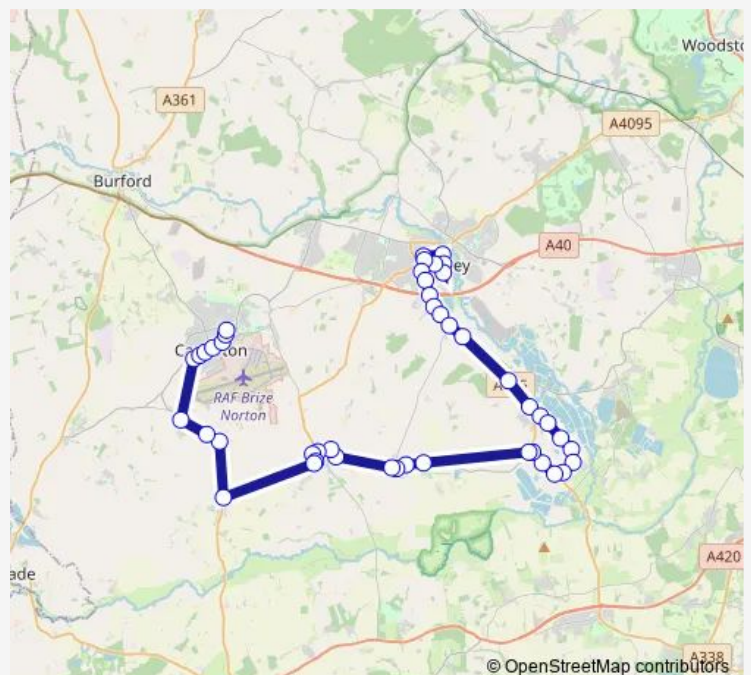

### Direction

Broadshires Health Centre — Henry Box School

43 stops

[Open route schedule](#)

Broadshires Health Centre

Bovingdon Road

Wycombe Way

Town Hall

### Route schedule

Broadshires Health Centre — Henry Box School

Monday 06:39-19:15

Tuesday 06:39-19:15

Wednesday 06:39-19:15

Thursday 06:39-19:15

Friday 06:39-19:15

Saturday 07:01-18:50

### Route info

Direction: Broadshires Health Centre

Stops: 43

Trip Duration: 1 hour 6 min

19 — Witney - Ducklington - Standlake - Bampton - Carterton

Lancott Lane

Martins Lane

Garage

## Direction

Moorland Road — Broadshires Health Centre

46 stops

[Open route schedule](#)

Moorland Road

Marriotts Walk

Market Square

Henry Box School