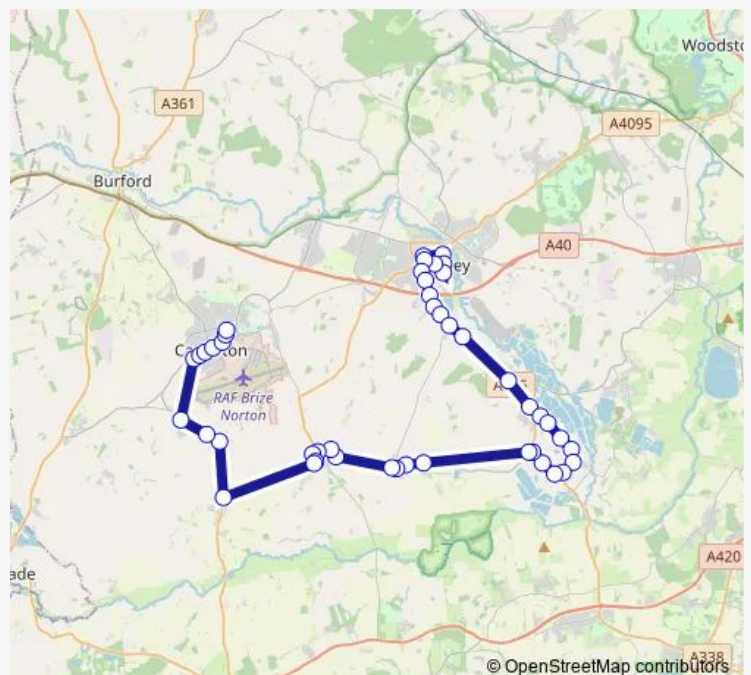

### Direction

Moorland Road — Broadshires Health Centre

46 stops

[Open route schedule](#)

Moorland Road

Marriotts Walk

Market Square

Henry Box School

### Route schedule

Moorland Road — Broadshires Health Centre

Monday 06:20-19:04

Tuesday 06:20-19:04

Wednesday 06:20-19:04

Thursday 06:20-19:04

Friday 06:20-19:04

Saturday 07:46-18:41

### Route info

Direction: Moorland Road

Stops: 46

Trip Duration: 1 hour 23 min

19 — Witney - Ducklington - Standlake - Bampton - Carterton

Garage

Martins Lane

Lancott Lane