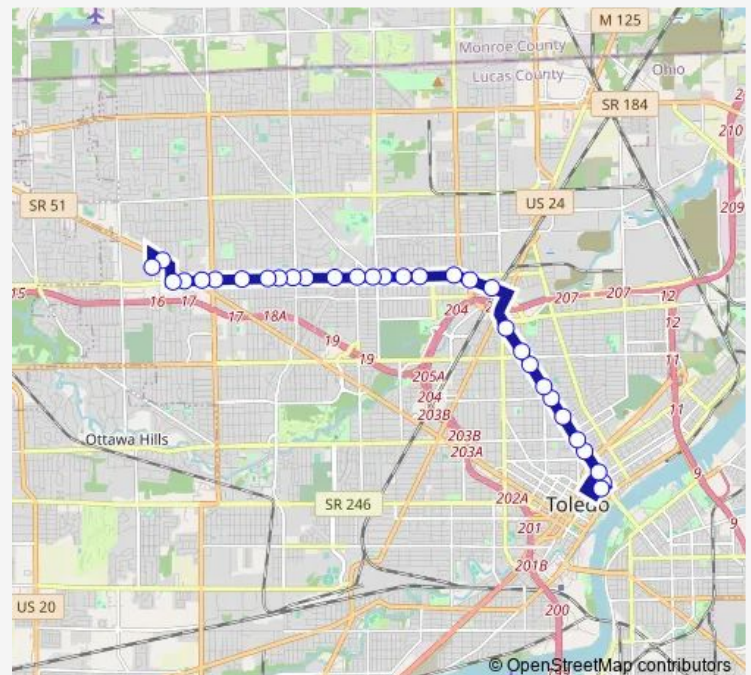

### Route schedule

Franklin Park — Cherry & Superior NW (Cherry Side)

Monday 05:11-21:11

Tuesday 05:11-21:11

Wednesday 05:11-21:11

Thursday 05:11-21:11

Friday 05:11-21:11

Saturday 07:11-20:11

### Route info

Direction: Franklin Park

Stops: 37

Trip Duration: 0 hour 34 min

19 — Franklin Park Mall via Sylvania Ave

Sylvania & Willysse

Sylvania & Phillips Sw

Phillips & Fairview Se

## Route info

Direction: Cherry &amp; Superior NW (Cherry Side)

Stops: 31

Trip Duration: 0 hour 30 min

Sylvania & Secor Ne

Sylvania & Violet Nw

Sylvania & Monroe Nw

Sylvania & Harvest Ne