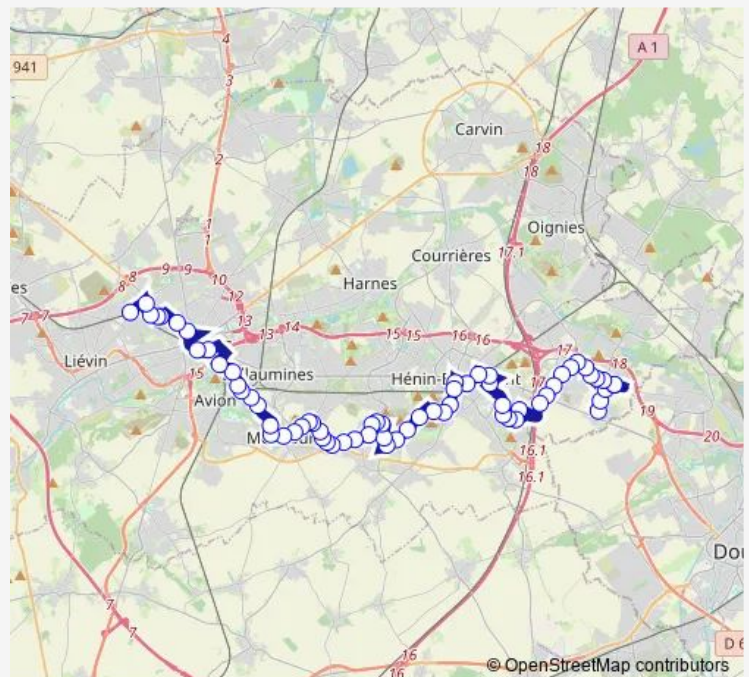

Droits Enfants

Route schedule

Robespierre — Za

Monday 05:36-19:39

Tuesday 05:36-19:39

Wednesday 05:36-19:39

Thursday 05:36-19:39

Friday 05:36-19:39

Saturday 05:36-19:39

Sunday 09:03-17:27

Route info

Direction: Robespierre

Stops: 67

Trip Duration: 1 hour 34 min

10 mars 1906

Henri Hotte