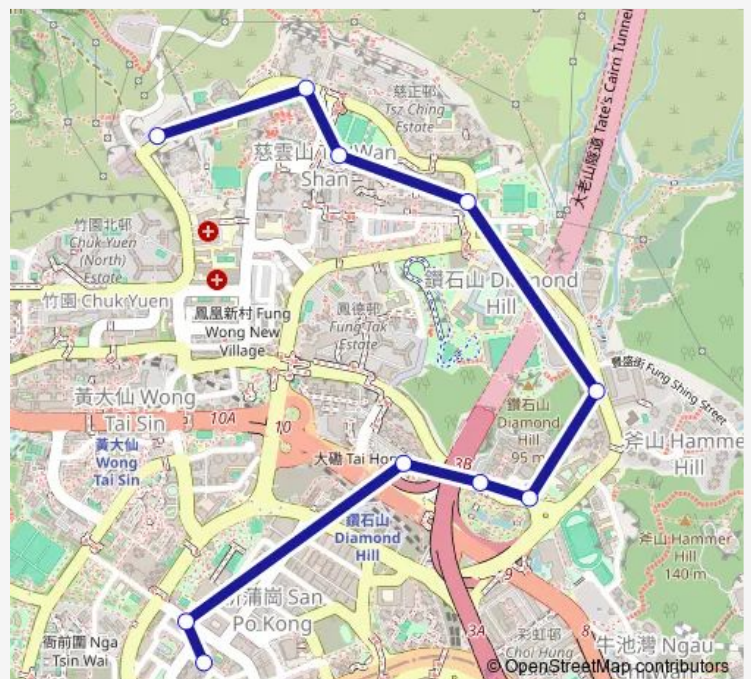

WAI WAH Street, Outside TSZ WAN Shan Shopping Centre

TSZ WAN Shan Road, Outside OI YIN House, TSZ OI Court|Tsz WAN Shan Road, Outside OI YIN House, TSZ OI Court|Tsz WAN Shan Road, Outside OI YIN House, TSZ OI Court

TSZ WAN Shan Road, Outside WO TIN House, Shatin Pass Estate

Route schedule

YI LUN Street, Outside PAK LOK House — TSZ WAN Shan Road, Outside WO TIN House, Shatin Pass Estate

Monday	10:00
Tuesday	10:00
Wednesday	10:00
Thursday	10:00
Friday	10:00
Saturday	10:00
Sunday	10:00

Route info

Direction: YI LUN Street, Outside PAK LOK House

Stops: 10

Trip Duration: 0 hour 15 min

Direction

TSZ WAN Shan Road, Outside WO TIN House, Shatin Pass Estate — YI LUN Street, Outside PAK LOK House

14 stops

[Open route schedule](#)

TSZ WAN Shan Road, Outside WO TIN House, Shatin Pass Estate

TSZ WAN SHAN ROAD, OUTSIDE CCC KEI TSZ PRIMARY SCHOOL

TSZ WAN SHAN ROAD, OUTSIDE OI FU HOUSE, TSZ OI COURT

TSZ WAN Shan Road, Outside Ching FAI House, TSZ Ching Estate