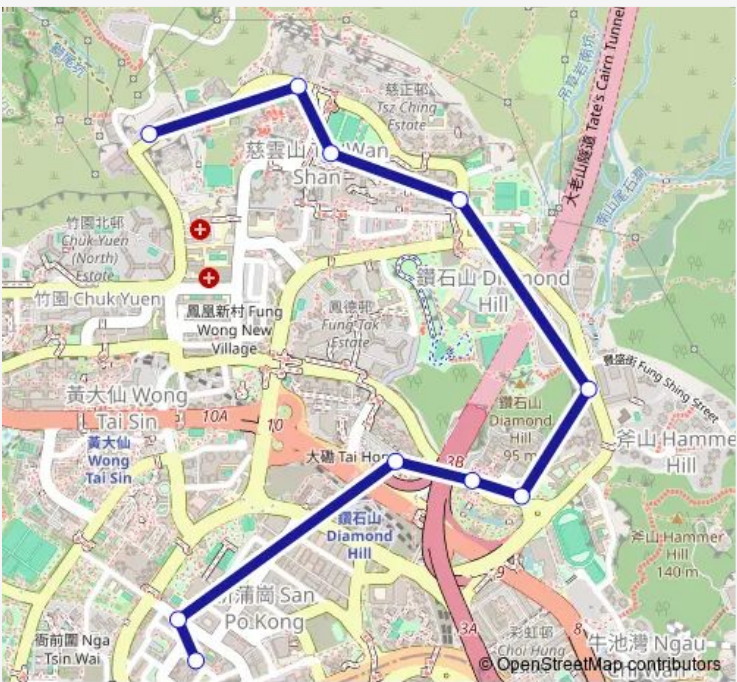

- YI LUN Street, Outside PAK LOK House
- Nos. 28-34 Tseuk LUK Street|Tseuk LUK Street Outside House NO. 30
- Diamond Hill Station Public Transport Interchange
- Fung TAK Road, Outside CHI LIN Nunnery
- Fung TAK Road, Outside Hammer Hill Park
- PO Kong Village Road, Opposite TO FU YAN House, FU Shan Estate|Po Kong Village Road, Outside Abounding Grace Baptist Church
- TSZ WAN Shan Road, Opposite TAK OI Secondary School|Tsz WAN Shan Road, Opposite TO TAK OI Secondary School
- WAI WAH Street, Outside TSZ WAN Shan Shopping Centre
- TSZ WAN Shan Road, Outside OI YIN House, TSZ OI Court|Tsz WAN Shan Road, Outside OI YIN House, TSZ OI Court|Tsz WAN Shan Road, Outside OI YIN House, TSZ OI Court
- TSZ WAN Shan Road, Outside WO TIN House, Shatin Pass Estate

Route schedule

YI LUN Street, Outside PAK LOK House — TSZ WAN Shan Road, Outside WO TIN House, Shatin Pass Estate

Monday	10:00
Tuesday	10:00
Wednesday	10:00
Thursday	10:00
Friday	10:00
Saturday	10:00
Sunday	10:00

Route info

Direction: YI LUN Street, Outside PAK LOK House

Stops: 10

Trip Duration: 0 hour 15 min

Direction

TSZ WAN Shan Road, Outside WO TIN House, Shatin Pass Estate — YI LUN Street, Outside PAK LOK House

14 stops

[Open route schedule](#)

TSZ WAN Shan Road, Outside WO TIN House, Shatin Pass Estate

TSZ WAN Shan Road, Outside CCC KEI TSZ Primary School

TSZ WAN Shan Road, Outside OI FU House, TSZ OI Court

TSZ WAN Shan Road, Outside Ching FAI House, TSZ Ching Estate