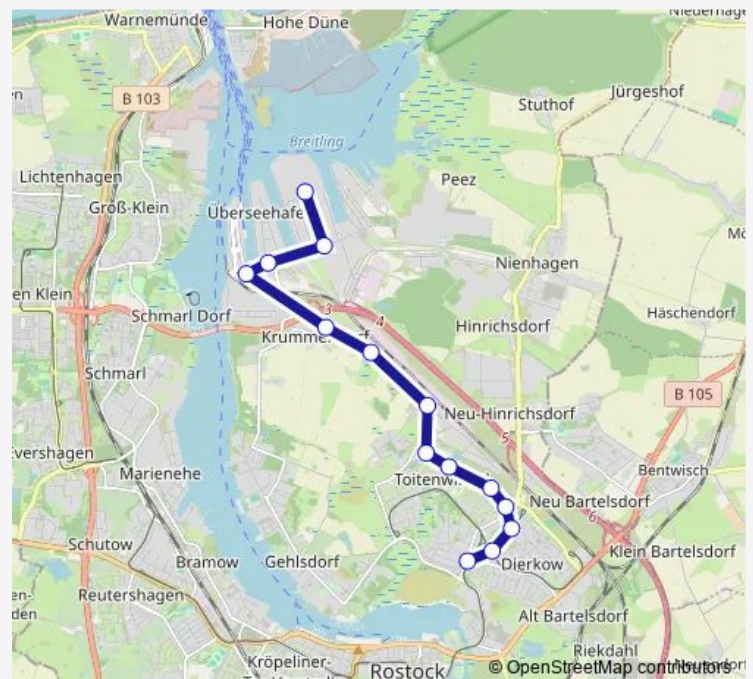

Friday 05:09-19:22

Saturday —

Sunday —

Route info

Direction: Rostock Liebherrstraße

Stops: 14

Trip Duration: 0 hour 27 min

Direction

Rostock, Kraftwerk — Rostock Dierkower Kreuz

16 stops

[Open route schedule](#)

Rostock, Kraftwerk

Rostock Getreidehafen

Rostock, Seehafen Ost

Rostock Liebherrstraße

Rostock Am Seehafen (Bus)

Friday 04:19-18:41

Saturday —

Sunday —

Route info

Direction: Rostock Dierkower Kreuz

Stops: 14

Trip Duration: 0 hour 25 min

Direction

Route info

Direction: Rostock Dierkower Kreuz

Stops: 12

Trip Duration: 0 hour 17 min

Direction

Rostock Dierkower Kreuz — Rostock, Kraftwerk

15 stops

[Open route schedule](#)