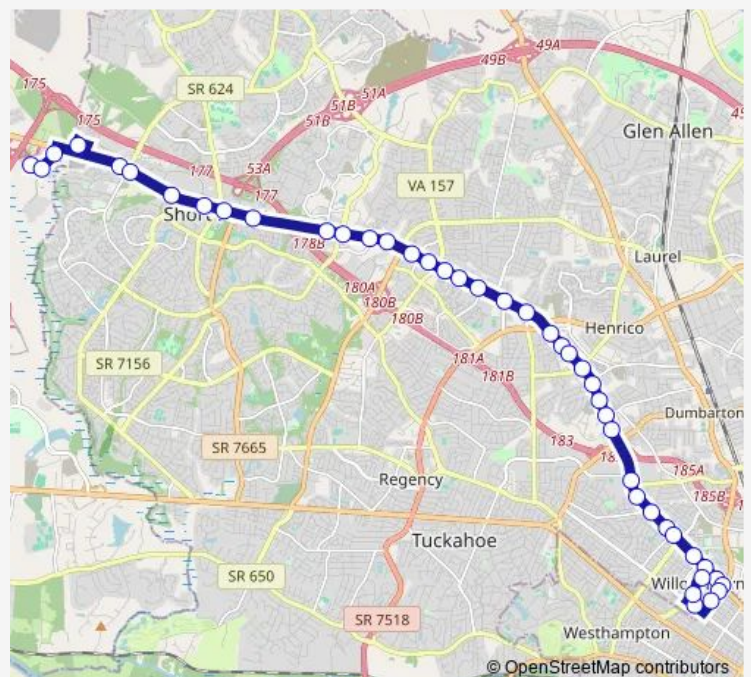

Broad + Lake

Broad + Bremo

Broad + Crestwood

Broad + 6020 West Broad

Broad Street & W Club

Broad + Brookfield

Broad + Glenside

Broad + Deep Run

Broad + Bethlehem

Broad + Sunnybrook

Broad + Cardinal

Broad + Enterprise Parkway

Broad + Fountain Square

Broad + Carousel Lane

Broad + Skipwith

Broad + Homeview

Broad + Tuckernuck

Broad + Sundance Way

Broad & Springfield

Route schedule

Willow Lawn + Shelter — Sheltering Arms

Monday	06:00-23:00
Tuesday	06:00-23:00
Wednesday	06:00-23:00
Thursday	06:00-23:00
Friday	06:00-23:00
Saturday	06:00-23:15
Sunday	10:00-22:15

Route info

Direction: Willow Lawn + Shelter

Stops: 43

Trip Duration: 0 hour 50 min

19 — West Broad Street

Broad & Springfield

Broad & Stillman

Broad & Deep Rock