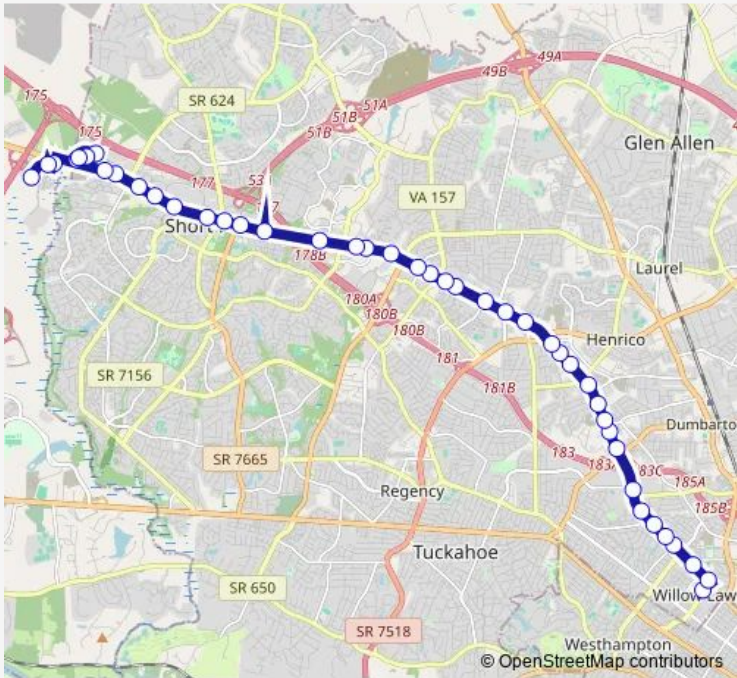

Bus 19 West Broad Street

[Go to website](#)

Direction
 Willow Lawn + Shelter — Sheltering Arms
 43 stops
[Open route schedule](#)

- Willow Lawn + Shelter
- Broad & 50th
- Broad + Lake
- Broad + Bremo
- Broad + Crestwood
- Broad + 6020 West Broad
- Broad Street & W Club
- Broad + Brookfield
- Broad + Glenside
- Broad + Deep Run
- Broad + Bethlehem
- Broad + Sunnybrook
- Broad + Cardinal
- Broad + Enterprise Parkway
- Broad + Fountain Square
- Broad + Carousel Lane
- Broad + Skipwith
- Broad + Homeview
- Broad + Tuckernuck
- Broad + Sundance Way
- Broad & Springfield

Route schedule
 Willow Lawn + Shelter — Sheltering Arms

Monday	06:00-23:00
Tuesday	06:00-23:00
Wednesday	06:00-23:00
Thursday	06:00-23:00
Friday	06:00-23:00
Saturday	06:00-23:15
Sunday	10:00-22:15

Route info
 Direction: Willow Lawn + Shelter
 Stops: 43
 Trip Duration: 0 hour 44 min

19 — West Broad Street **BusMaps**

Broad & Springfield

Broad & Stillman

Broad & Deep Rock

Broad & Gaelic

Broad & Innsbrook

Broad & Dominion

Broad & Tom Leonard

Tuesday 06:00-23:20

Wednesday 06:00-23:20

Thursday 06:00-23:20

Friday 06:00-23:20

Saturday 06:25-23:25

Sunday 10:19-22:34

Route info

Direction: Sheltering Arms