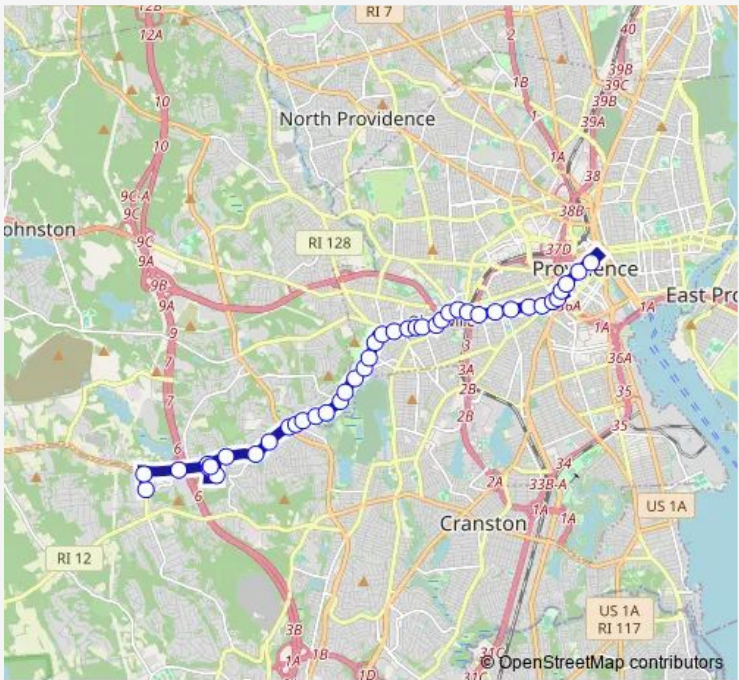

Bus 19 Plainfield St/Westminster St

[Go to website](#)

Direction
 Kennedy Plaza (Stop C) — Cranston Industrial Park (Amflex & Comstock)
 42 stops
[Open route schedule](#)

- Kennedy Plaza (Stop C)
- Washington before Snow
- Washington before Greene
- W Franklin before Westminster
- Cranston & Westminster (PVD School Dept)
- Westminster after Lafayette
- Westminster before Knight
- Westminster opposite Harrison
- Westminster before Harkness
- 1655 Westminster
- Westminster before Service Road
- Olneyville Square (Westminster before Manton)
- Olneyville Square (at Plainfield after Service Rd)
- Plainfield & Pocasset (before Pocasset)
- Plainfield before Webster
- Plainfield before Ralph
- Plainfield before Merino
- Plainfield opposite Sanford
- Plainfield & Murray (opposite Murray)
- Plainfield opposite Union
- Plainfield opposite Farmington

Route schedule
 Kennedy Plaza (Stop C) — Cranston Industrial Park (Amflex & Comstock)

Monday	05:54-22:31
Tuesday	05:54-22:31
Wednesday	05:54-22:31
Thursday	05:54-22:31
Friday	05:54-22:31
Saturday	06:49-22:35
Sunday	07:24-19:04

Route info
 Direction: Kennedy Plaza (Stop C)
 Stops: 42
 Trip Duration: 0 hour 30 min

19 — Plainfield St/Westminster St **BusMaps**

Opposite 928 Plainfield

Plainfield opposite Coolidge

Plainfield after Morgan

870 Westminster

Cranston & Westminster (before Cahir)

Westminster before John J Partington

E Franklin before Washington

Washington before Greene

Washington before Clemence

Kennedy Plaza (Stop C)

19 Bus time schedules and route maps are available in an offline PDF at busmaps.com. Use the busmaps.com website to see live bus times, train schedule or subway schedule, and step-by-step directions for all public transit in Providence