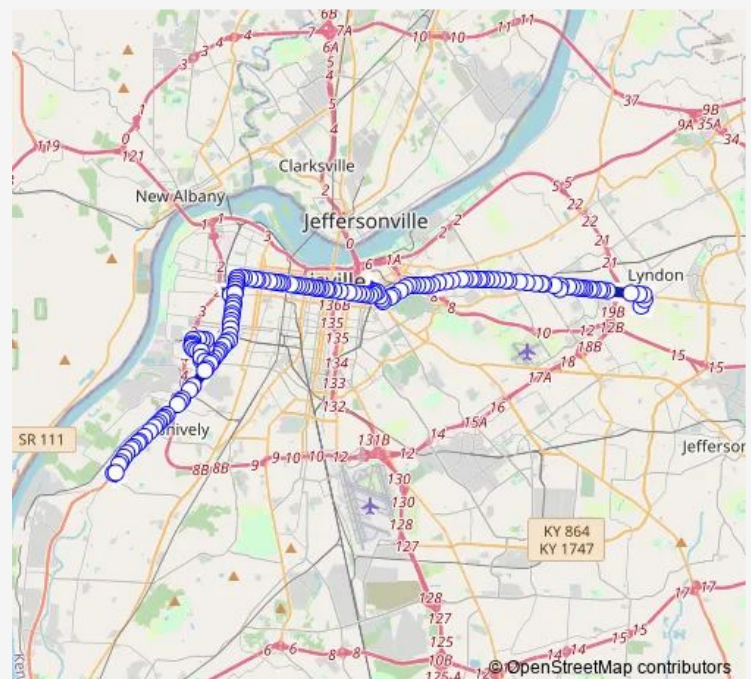

Cane Run @ Marie Anna

Cane Run @ Greenwood

Cane Run @ Distribution

Cane Run @ Dafco

Cane Run @ Intermodal

Cane Run @ Port Rd

Riverport @ International

Riverport @ 7050

Greenbelt @ Lower Hunters Trace

Greenbelt Market Center

Terry @ Lemmah

Route schedule

Freeport @ Universal — Dupont Circle @ Dutchmans

Monday 05:22-23:12

Tuesday 05:22-23:12

Wednesday 05:22-23:12

Thursday 05:22-23:12

Friday 05:22-23:12

Saturday —

Sunday —

Route info

Direction: Freeport @ Universal

Stops: 163

Trip Duration: 1 hour 32 min

19 — Muhammad Ali Boulevard

Terry @ La Vel

Terry @ Tommy Tucker

Cane Run @ Wilkie

Cane Run @ Bridwell

Cane Run @ 4837

Rockford @ Cane Run

Cane Run @ Poplar View