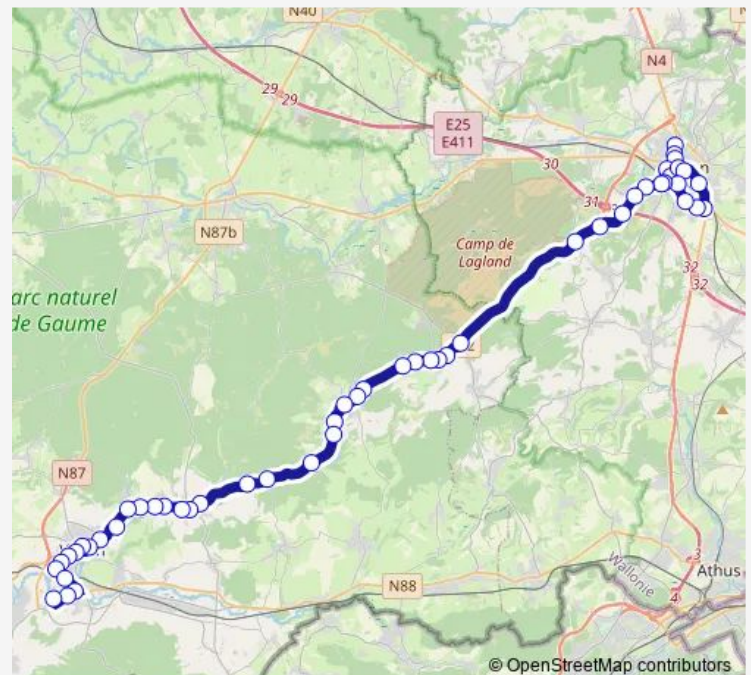

Thursday 06:23-20:35

Friday 06:23-20:35

Saturday 09:35-18:35

Sunday 09:35-19:35

Route info

Direction: Arlon TEC - Rue Sainte-Croix

Stops: 52

Trip Duration: 0 hour 58 min