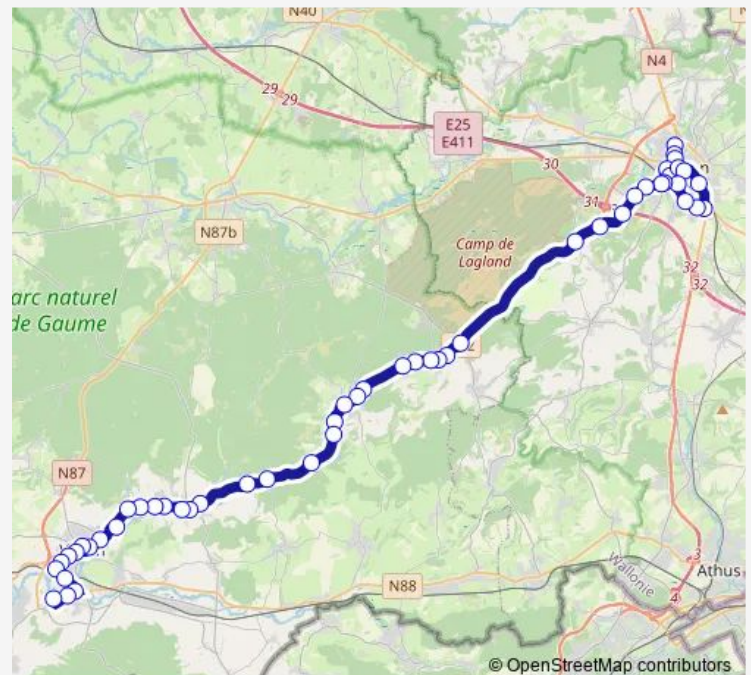

Thursday 06:23-20:35

Friday 06:23-20:35

Saturday 09:35-18:35

Sunday 09:35-19:35

Route info

Direction: Arlon TEC - Rue des Genêts

Stops: 52

Trip Duration: 0 hour 58 min