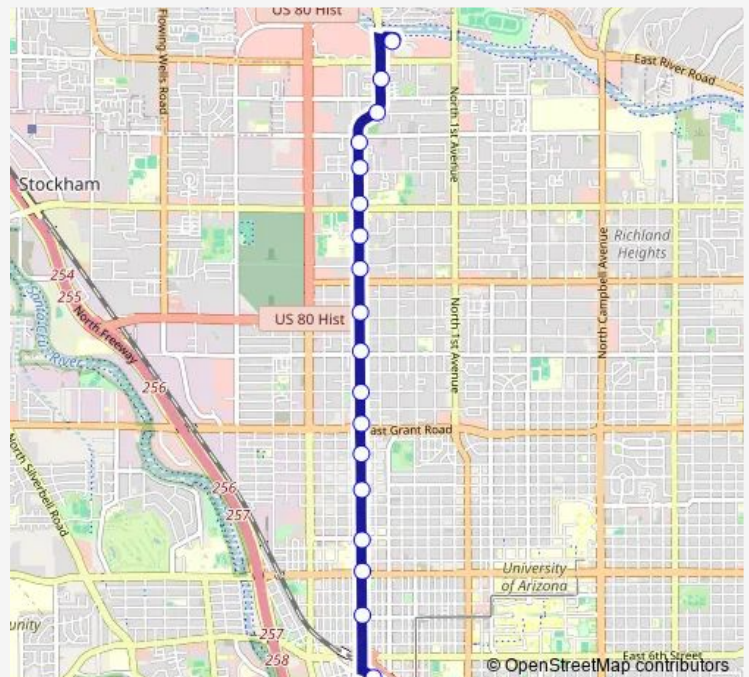

Tohono Transit Center (G)

Route schedule

Downtown Ronstadt Center — Tohono Transit Center (G)

Monday 05:30-23:00

Tuesday 05:30-23:00

Wednesday 05:30-23:00

Thursday 05:30-23:00

Friday 05:30-23:00

Saturday 07:15-21:15

Sunday 06:45-19:45

Route info

Direction: Downtown Ronstadt Center

Stops: 19

Trip Duration: 0 hour 20 min

19 — Stone Ave

Direction

Tohono Transit Center (G) — Downtown Ronstadt Center

19 stops

[Open route schedule](#)

Tohono Transit Center (G)

Stone/Wetmore (Sw)

Stone/Limberlost (Sw)

Stone/Roger (Sw)

Stone/Pastime (Sw)

Monday 05:35-22:35

Tuesday 05:35-22:35

Wednesday 05:35-22:35

Thursday 05:35-22:35

Friday 05:35-22:35

Saturday 06:50-20:50

Sunday 07:20-20:20

Route info