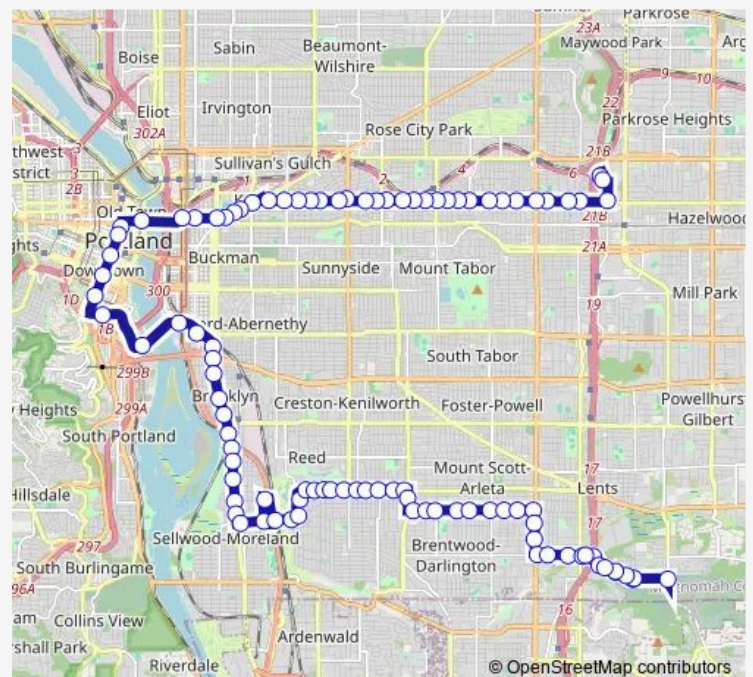

### Route schedule

SW 5th & Taylor — Gateway TC (drop off only stop)

Monday	25:04 <sup>+1</sup>
Tuesday	25:04 <sup>+1</sup>
Wednesday	25:04 <sup>+1</sup>
Thursday	25:04 <sup>+1</sup>
Friday	25:04 <sup>+1</sup>
Saturday	25:04 <sup>+1</sup>
Sunday	25:04 <sup>+1</sup>

### Route info

Direction: SW 5th & Taylor

Stops: 37

Trip Duration: 0 hour 30 min

19 — Woodstock/Glisan

NE Glisan & 53rd

NE Glisan & 56th

NE Glisan & 60th

NE Glisan & 92nd

NE Glisan & 94th

NE 99th & Glisan

NE Pacific St & The Oregon Clinic

Gateway TC (drop off only stop)

## Direction

Flavel & I-205 Overpass — Gateway TC (drop off only stop)

97 stops

[Open route schedule](#)

Flavel & I-205 Overpass

SE Mt Scott & Aspen Summit

10000 Block SE Mt Scott

SE Mt Scott & 105th