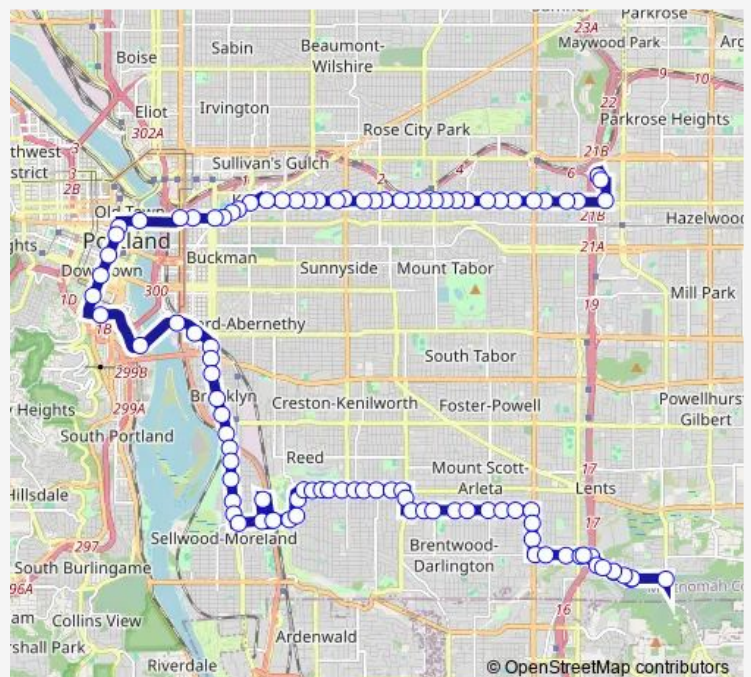

SW 6th & Harvey Milk

W Burnside & SW 6th

W Burnside & SW 2nd

E Burnside & NE Grand

E Burnside & SE 8th Ave

E Burnside & SE 12th Ave

NE 16th & Sandy

NE Sandy & 18th

NE Glisan & 43rd

NE Glisan & 45th

NE Glisan & 49th

Route schedule

SW 5th & Taylor — Gateway TC (drop off only stop)

Monday	25:04 ⁺¹
Tuesday	25:04 ⁺¹
Wednesday	25:04 ⁺¹
Thursday	25:04 ⁺¹
Friday	25:04 ⁺¹
Saturday	25:04 ⁺¹
Sunday	25:04 ⁺¹

Route info

Direction: SW 5th & Taylor

Stops: 37

Trip Duration: 0 hour 30 min

19 — Woodstock/Glisan

NE Glisan & 53rd

NE Glisan & 56th

NE Glisan & 60th

NE Glisan & 92nd

NE Glisan & 94th

NE 99th & Glisan

NE Pacific St & The Oregon Clinic

Gateway TC (drop off only stop)

Direction

Flavel & I-205 Overpass — Gateway TC (drop off only stop)

97 stops