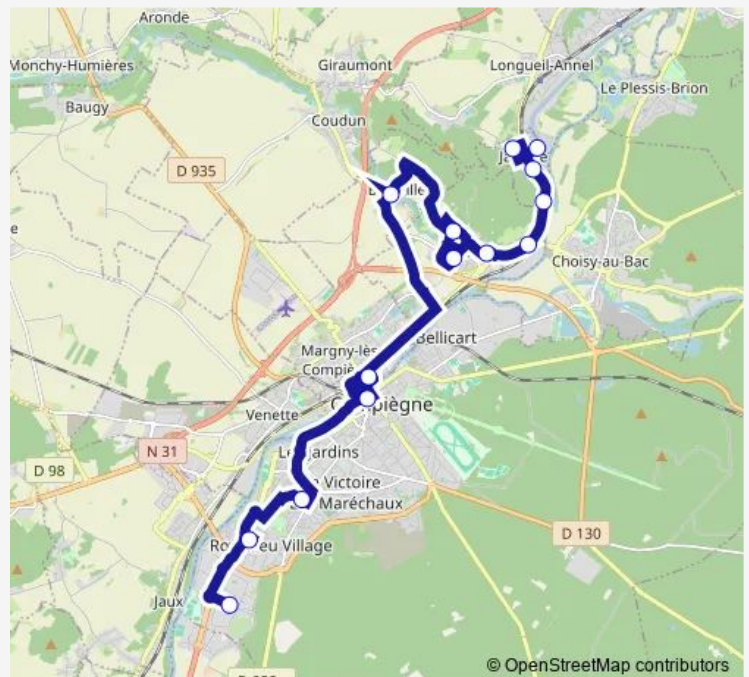

Demand and Response Bus Service 19 Janville-Compiegne

[Go to website](#)

**Direction**

Hopital — ILE Jean Lenoble

14 stops

[Open route schedule](#)

- Hopital
- Blaise Pascal (rue Morançais)
- Saint Come
- Saint Nicolas
- Gare
- Bienville
- Bouloire
- Centre
- Rumigny
- BAC A L'Aumone
- Voirie Nicole
- Mairie
- Cimetiere
- ILE Jean Lenoble

Route schedule

Hopital — ILE Jean Lenoble

Monday	08:19-19:19
Tuesday	08:19-19:19
Wednesday	08:19-19:19
Thursday	08:19-19:19
Friday	08:19-19:19
Saturday	08:19-19:19
Sunday	—

Route info

Direction: Hopital

Stops: 14

Trip Duration: 0 hour 38 min

19 — Janville-Compiegne

## Direction

ILE Jean Lenoble — Hopital

14 stops

[Open route schedule](#)

ILE Jean Lenoble

Cimetiere

Mairie

Voirie Nicole