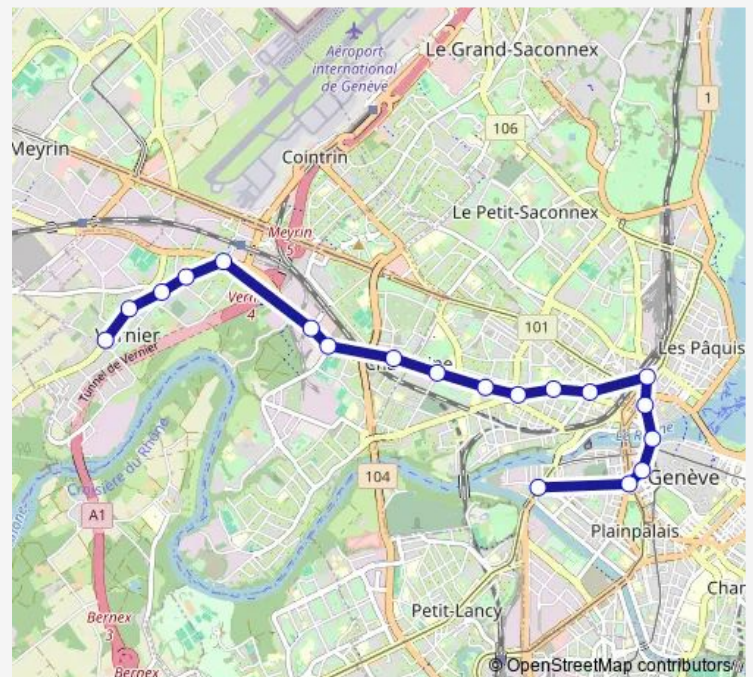

### Route schedule

Vernier, village — Genève, Jonction

Monday	24:11-00:49 <sup>+1</sup>
Tuesday	24:11-00:49 <sup>+1</sup>
Wednesday	24:11-00:49 <sup>+1</sup>
Thursday	24:11-00:49 <sup>+1</sup>
Friday	24:11-00:49 <sup>+1</sup>
Saturday	24:11-00:49 <sup>+1</sup>
Sunday	—

### Route info

Direction: Vernier, village

Stops: 19

Trip Duration: 0 hour 23 min

19 — B 19

## Direction

Genève, Jonction — Vernier, village

19 stops

[Open route schedule](#)

Genève, Jonction

Genève, Cirque

Genève, Théâtre

Genève, Bel-Air

## Route info

Direction: Vernier, village

Stops: 19

Trip Duration: 0 hour 21 min