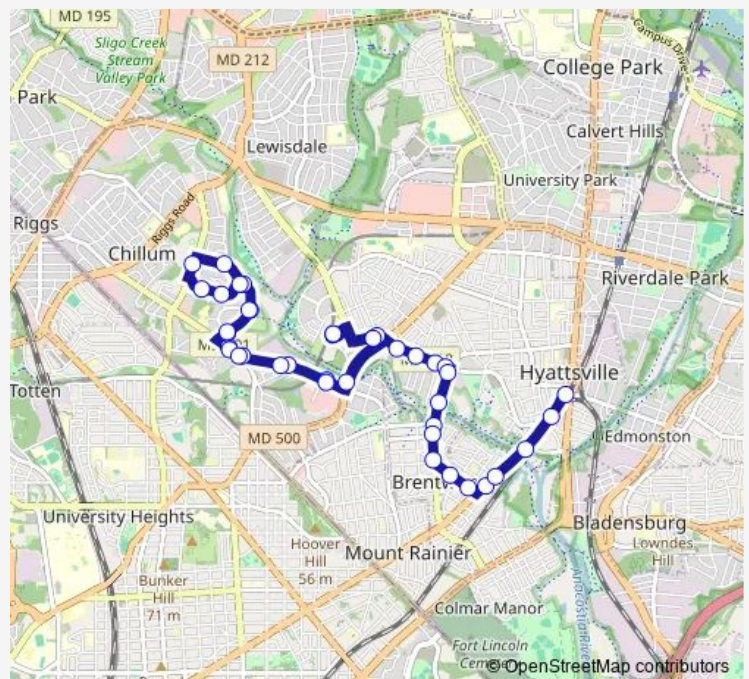

Wednesday 06:00-18:15

Thursday 06:00-18:15

Friday 06:00-18:15

Saturday 06:00-18:15

Sunday —

**Route info**

Direction: West Hyattsville Metrorail Station at Bus Bay C

Stops: 40

Trip Duration: 0 hour 31 min

Chillum Road at Shoppers Food Entrance

Hamilton Street at 31st Avenue (Inbound)

West Hyattsville Metrorail Station at Bus Bay C

Hamilton Street at 31st Avenue

Hamilton Street at 35th Avenue

Hamilton Street at 36th Avenue

Hamilton Street at Opp. 37th Avenue

Hamilton Street at 38th Avenue

38th Street at Hamilton Street

38th Street at Gaines Alley

38th Street at Allison Street

38th Street at Windom Road

## Route info

Direction: Rhode Island Avenue at Opp. County Service  
Building

Stops: 25

Trip Duration: 0 hour 24 min

19 Bus time schedules and route maps are available in an offline PDF at [busmaps.com](https://busmaps.com). Use the [busmaps.com](https://busmaps.com) website to see live bus times, train schedule or subway schedule, and step-by-step directions for all public transit in Washington