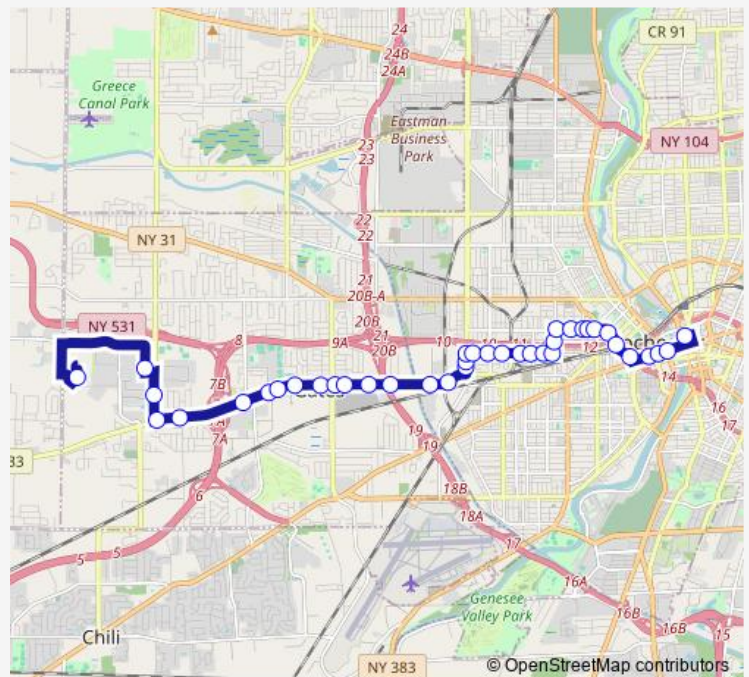

### Direction

TC- Gate 21 — Amazon Dist Center

2 stops

[Open route schedule](#)

TC- Gate 21

Amazon Dist Center

### Route schedule

TC- Gate 21 — Amazon Dist Center

Monday	11:52
Tuesday	11:52
Wednesday	11:52
Thursday	11:52
Friday	11:52
Saturday	11:52
Sunday	11:52

### Route info

Direction: TC- Gate 21

Stops: 2

Trip Duration: 0 hour 18 min

19 — Buffalo Rd

**Direction**

TC- Gate 11 — Rochester Tech Park Connection Hub

43 stops

[Open route schedule](#)

TC- Gate 11

Main &amp; State

Main &amp; Montgomery

Main &amp; Washington (Rochester)

Main &amp; Cascade

Broad &amp; Main

Broad &amp; Allen