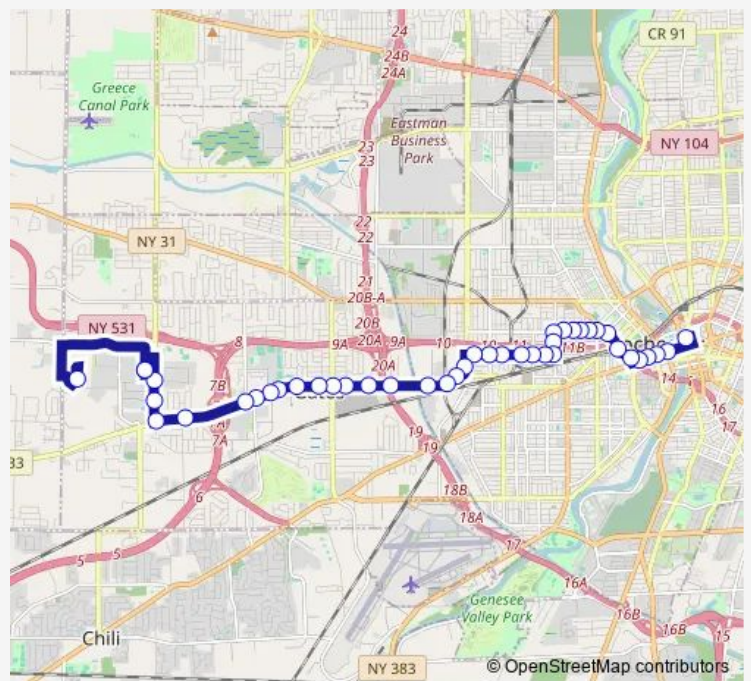

Bus 19 Buffalo Rd

[Go to website](#)

Direction
 Mortimer St. Shelter — Rochester Tech Park Connection Hub

43 stops

[Open route schedule](#)

- Mortimer St. Shelter
- Main & State
- Main & Montgomery
- Main & Washington (Rochester)
- Main & Cascade
- Broad & Main
- Broad & Allen
- Broad & Orange
- Jay & Grape
- Jay & Walnut
- Jay & Saxton
- Jay & Orchard
- Jay & Whitney
- Child & Jay
- Child & Campbell
- Child & Maple
- Maple & Colvin
- Maple & Ames
- Maple & Hague
- Maple & Craig
- Maple & Glide

Route schedule

Mortimer St. Shelter — Rochester Tech Park Connection Hub

Monday	06:00
Tuesday	06:00
Wednesday	06:00
Thursday	06:00
Friday	06:00
Saturday	—
Sunday	—

Route info

Direction: Mortimer St. Shelter

Stops: 43

Trip Duration: 0 hour 37 min

19 — Buffalo Rd

Maple & Independence

Mt Read & Mcardle

Buffalo & Mt Read

Buffalo & 535 Buffalo

Buffalo & Mckee

Rochester Tech Park Connection Hub

Direction

Rochester Tech Park Connection Hub — Transit Center - no direction

38 stops

[Open route schedule](#)

Rochester Tech Park Connection Hub

Elmgrove & Initiative Drive