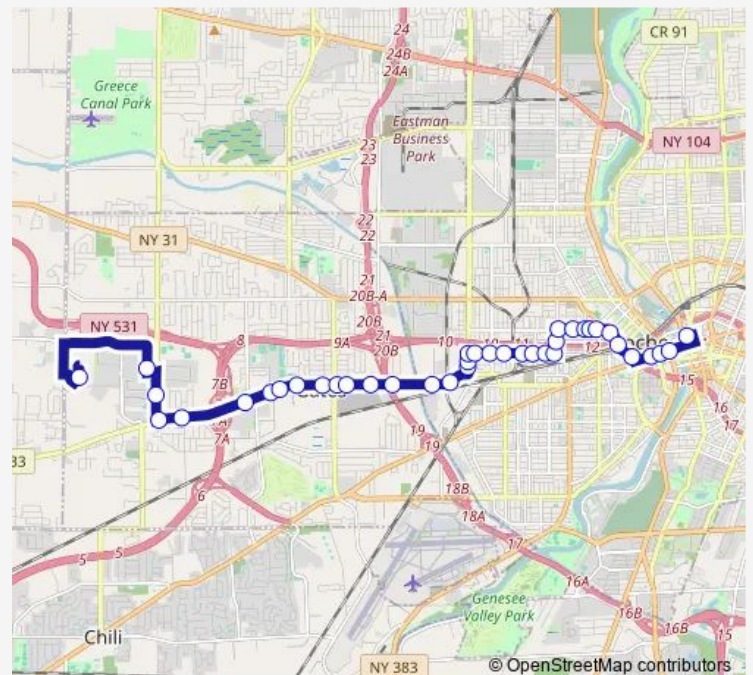

Bus 19 Buffalo Rd

[Go to website](#)

Direction

TC- Gate 21 — Amazon Dist Center

2 stops

[Open route schedule](#)

TC- Gate 21

Amazon Dist Center

Route schedule

TC- Gate 21 — Amazon Dist Center

Monday	11:52
Tuesday	11:52
Wednesday	11:52
Thursday	11:52
Friday	11:52
Saturday	11:52
Sunday	11:52

Route info

Direction: TC- Gate 21

Stops: 2

Trip Duration: 0 hour 18 min

19 — Buffalo Rd

Direction

TC- Gate 11 — Rochester Tech Park Connection Hub

43 stops

[Open route schedule](#)

TC- Gate 11

Main & State

Main & Montgomery

Friday 05:05-23:15

Saturday 06:10-23:15

Sunday 06:10-23:15

Route info

Direction: Amazon Dist Center

Stops: 39

Trip Duration: 0 hour 33 min

Maple & Syke