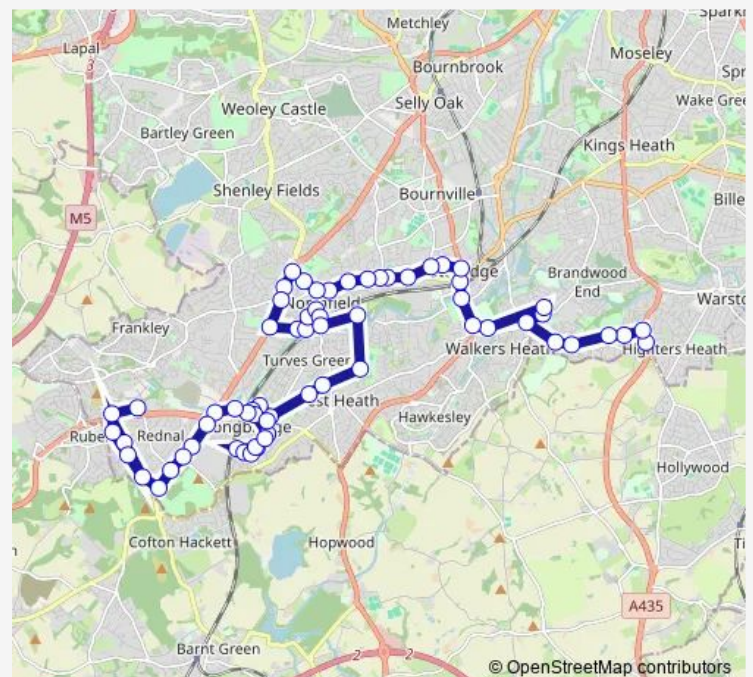

Thursday 07:25-17:37

Friday 07:25-17:37

Saturday 07:25-17:37

Sunday 07:25-17:37

Route info

Direction: Maypole Shops

Stops: 64

Trip Duration: 1 hour 5 min

19 — Maypole - Rubery via Northfield, Longbridge

Innage Rd

Beech House

Telephone Exchange

Bell Lane

Lockwood Rd

Northfield Leisure Centre

South Rd

Popes Lane

Route schedule

Supermarket — Maypole Shops

Monday 07:25-17:21

Tuesday 07:25-17:21

Wednesday 07:25-17:21

Thursday 07:25-17:21

Friday 07:25-17:21

Saturday 08:25-17:21

Sunday 08:25-17:21

Route info

Direction: Supermarket

Stops: 59

Trip Duration: 1 hour 6 min

Middlemore Road

Woodland Rd