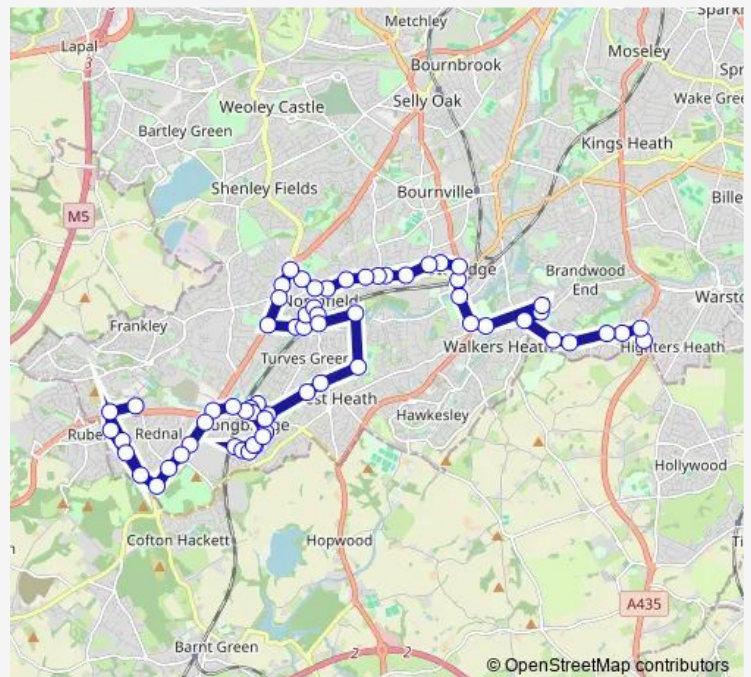

Thursday 07:25-17:37

Friday 07:25-17:37

Saturday 07:25-17:37

Sunday —

Route info

Direction: Maypole Shops

Stops: 64

Trip Duration: 1 hour 5 min

19 — Maypole - Rubery via Northfield, Longbridge

Innage Rd

Beech House

Telephone Exchange

Bell Lane

Lockwood Rd

Northfield Leisure Centre

South Rd

Popes Lane

Route schedule

Supermarket — Maypole Shops

Monday 07:25-17:21

Tuesday 07:25-17:21

Wednesday 07:25-17:21

Thursday 07:25-17:21

Friday 07:25-17:21

Saturday 08:25-17:21

Sunday —

Route info

Direction: Supermarket

Stops: 59

Trip Duration: 1 hour 6 min

Middlemore Road

Woodland Rd