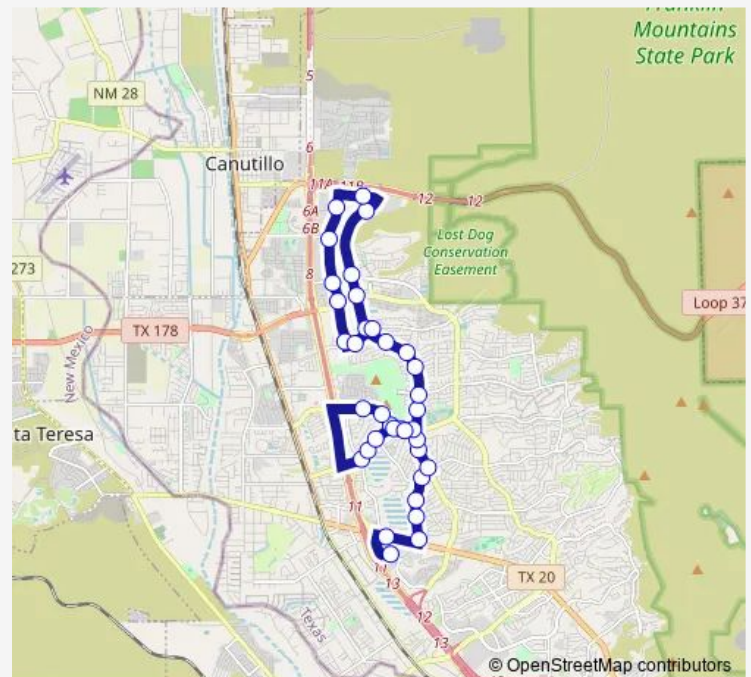

Thursday 05:00-20:10

Friday 05:00-20:10

Saturday 07:30-19:25

Sunday —

Route info

Direction: Westside Transfer Center Bay F

Stops: 36

Trip Duration: 0 hour 40 min

Direction

Helen Of Troy/Resler — Westside Transfer Center Bay F

20 stops

[Open route schedule](#)

Helen Of Troy/Resler

Helen Of TroyPrickley Pearl

Helen Of TroyNardo Goodman

Helen Of TroyRosenbaum

Route schedule

Helen Of Troy/Resler — Westside Transfer Center Bay F

Monday 05:40-20:50

Tuesday 05:40-20:50

Wednesday 05:40-20:50

Thursday 05:40-20:50

Friday 05:40-20:50

Saturday 08:10-20:05

Sunday —

Route info

Direction: Helen Of Troy/Resler

Stops: 20

Trip Duration: 0 hour 20 min

19 Bus time schedules and route maps are available in an offline PDF at busmaps.com. Use the busmaps.com website to see live bus times, train schedule or subway schedule, and step-by-step directions for all public transit in El Paso