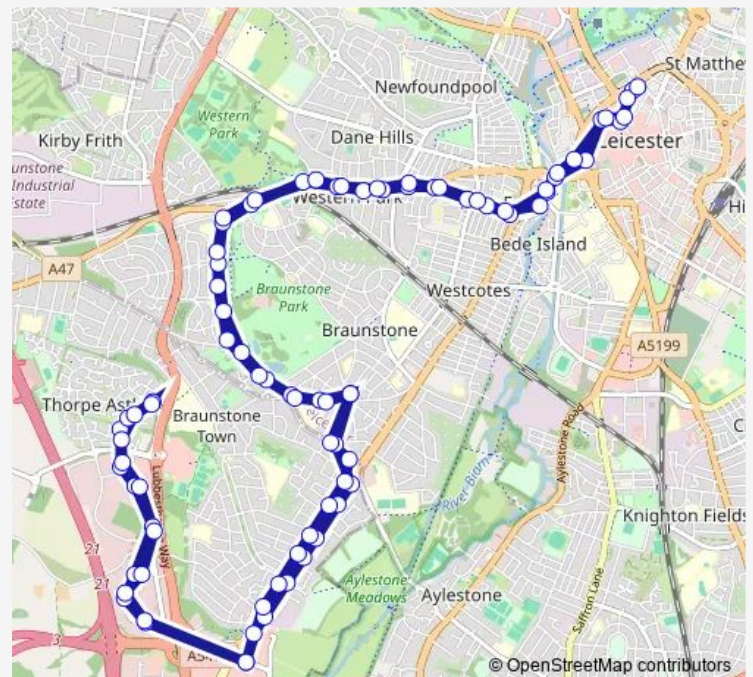

Bendbow Rise

Woodshawe Rise

Braunstone Avenue

Route schedule

St Margaret's Bus Station — St Margaret's Bus Station

Monday 06:42-19:37

Tuesday 06:42-19:37

Wednesday 06:42-19:37

Thursday 06:42-19:37

Friday 06:42-19:37

Saturday 07:05-19:25

Sunday —

Route info

Direction: St Margaret's Bus Station

Stops: 84

Trip Duration: 1 hour 59 min

19 — St Margarets Bus Stn - St Margarets Bus Stn

Reynolds Place

Caldecote Road

Hallam Crescent East

Ayston Road

The Crossway

Rosamund Avenue

Kirkland Road

Meridian East

Tiber Way

Royal Mail

Owen Close

Sherrard Way

Foxon Way

Foxon Way

Sherrard Way