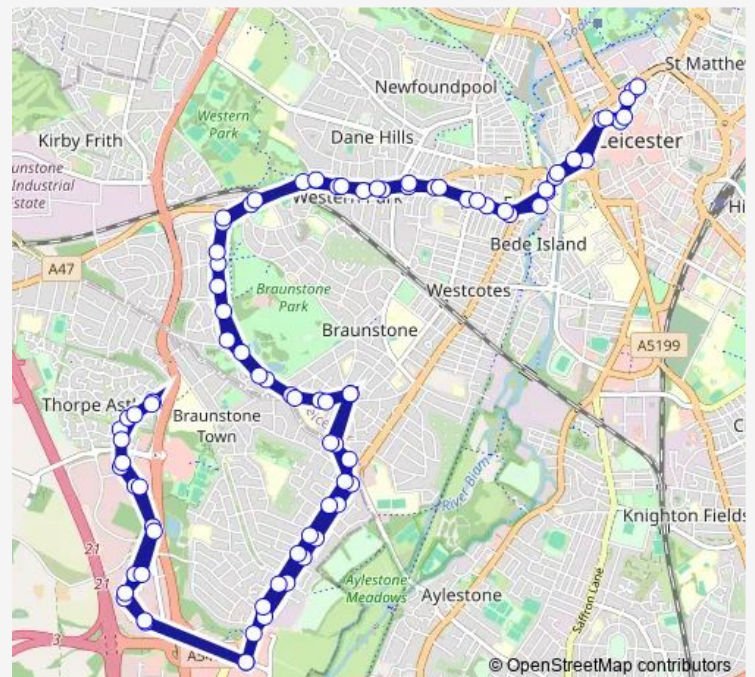

### Route schedule

St Margaret's Bus Station — St Margaret's Bus Station

Monday 06:42-19:37

Tuesday 06:42-19:37

Wednesday 06:42-19:37

Thursday 06:42-19:37

Friday 06:42-19:37

Saturday 07:05-19:25

### Route info

Direction: St Margaret's Bus Station

Stops: 84

Trip Duration: 1 hour 54 min

19 — St Margarets Bus Stn - St Margarets Bus Stn

Reynolds Place

Caldecote Road

Hallam Crescent East

M&S

Harcourt Way

Meridian North

Centre Court

Meridian East

Tiber Way

Royal Mail

Owen Close