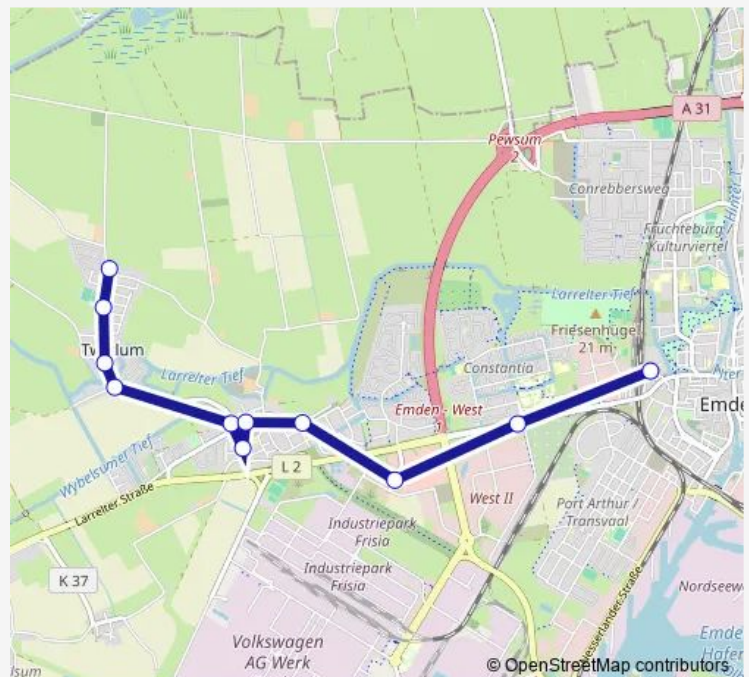

Direction

Emden(Ostfriesl) Hbf/Zob — Emden(Ostfriesl) Eckersweg

13 stops

[Open route schedule](#)

Emden(Ostfriesl) Hbf/Zob

Emden(Ostfriesl) Hochschule

Emden(Ostfriesl) Dollartcenter

Emden(Ostfriesl) Max-Born-Straße

Emden(Ostfriesl) Lise-Meitner-Straße

Emden(Ostfriesl) Abenteuerspielplatz

Emden(Ostfriesl) Constantiadeich

Emden(Ostfriesl) Röcken

Emden(Ostfriesl) Twixlumer Straße

Emden(Ostfriesl) Maarweg

Emden(Ostfriesl) Ringlohne

Emden(Ostfriesl) Am Sportplatz

Emden(Ostfriesl) Eckersweg

Route schedule

Emden(Ostfriesl) Hbf/Zob — Emden(Ostfriesl) Eckersweg

Monday —

Tuesday 07:55-13:55

Wednesday —

Thursday —

Friday —

Saturday —

Sunday —

Route info

Direction: Emden(Ostfriesl) Hbf/Zob

Stops: 13

Trip Duration: 0 hour 21 min