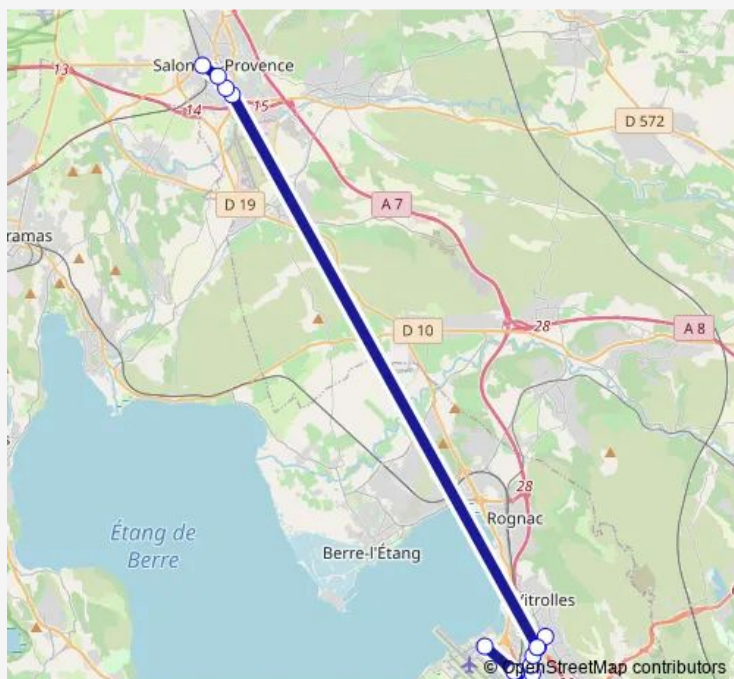

Guynemer

Roi René

St Roch

Gare Routière

Route schedule

Aéroport Marseille Provence — Gare Routière

Monday 05:40-19:10

Tuesday 05:40-19:10

Wednesday 05:40-19:10

Thursday 05:40-19:10

Friday 05:40-19:10

Saturday —

Sunday —

Route info

Direction: Aéroport Marseille Provence

Stops: 14

Trip Duration: 0 hour 44 min

19 — Salon/Vitrolles/Aeroport

Direction

Gare Routière — Aéroport Marseille Provence

14 stops

[Open route schedule](#)

Gare Routière

St Roch

Wednesday 04:40-18:40

Thursday 04:40-18:40

Friday 04:40-18:40

Saturday —

Sunday —

Route info

Direction: Gare Routière

Stops: 14