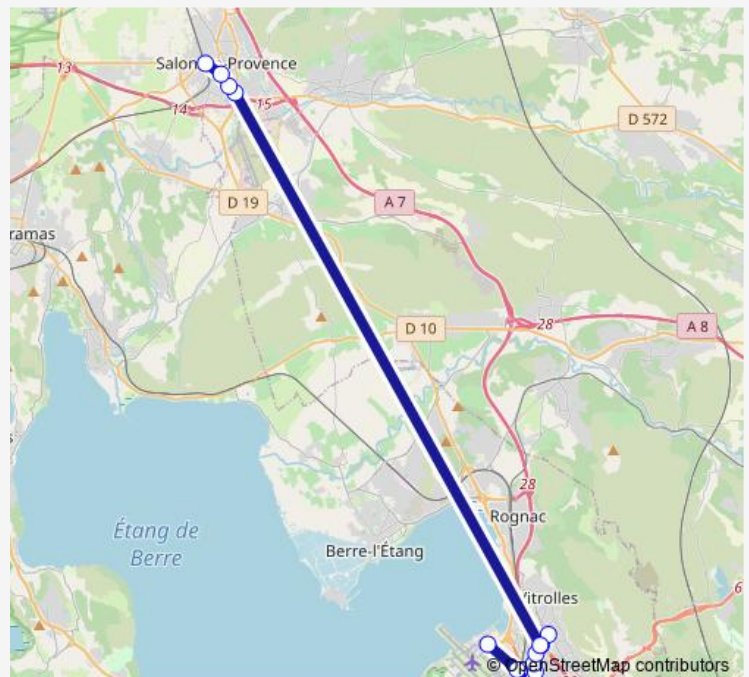

Guynemer

Roi René

St Roch

Gare Routière

Route schedule

Aéroport Marseille Provence — Gare Routière

Monday 05:40-19:10

Tuesday 05:40-19:10

Wednesday 05:40-19:10

Thursday 05:40-19:10

Friday 05:40-19:10

Saturday —

Sunday —

Route info

Direction: Aéroport Marseille Provence

Stops: 14

Trip Duration: 0 hour 39 min

19 — Salon/Vitrolles/Aeroport

Direction

Gare Routière — Aéroport Marseille Provence

14 stops

[Open route schedule](#)

Gare Routière

St Roch

Wednesday 04:40-18:40

Thursday 04:40-18:40

Friday 04:40-18:40

Saturday —

Sunday —

Route info

Direction: Gare Routière

Stops: 14