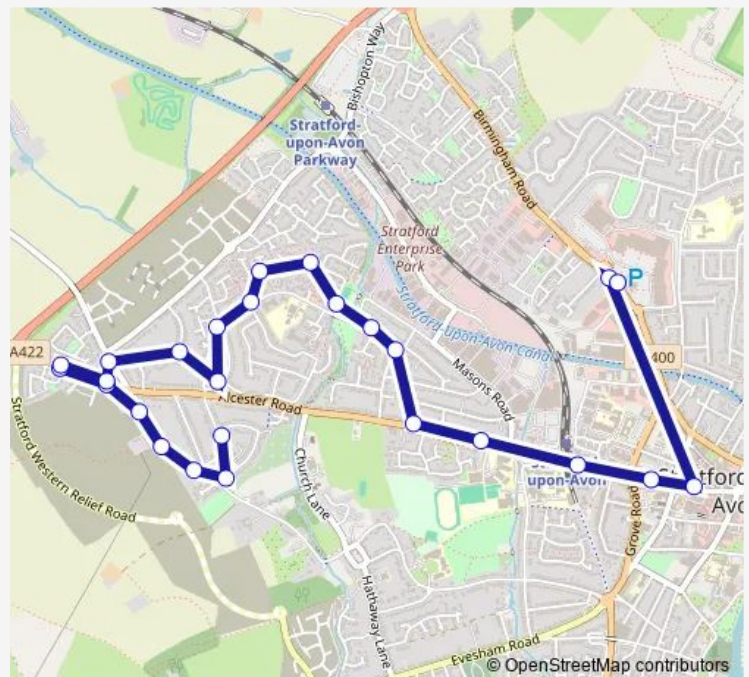

Bus 19 Stratford - East Green Drive

[Go to website](#)

Direction

Maybird Centre — Redlands Crescent

14 stops

[Open route schedule](#)

Maybird Centre

Wharf Road

Henley Street

Natwest Bank

Oxfam

Greenhill Launderette

Railway Station Bridge

Morrisons

Stratford College

Stratford High School

Clarence Road

Brookside Road

Church Lane

Redlands Crescent

Route schedule

Maybird Centre — Redlands Crescent

Monday 06:57-19:05

Tuesday 06:57-19:05

Wednesday 06:57-19:05

Thursday 06:57-19:05

Friday 06:57-19:05

Saturday 07:06-19:05

Sunday —

Route info

Direction: Maybird Centre

Stops: 14

Trip Duration: 0 hour 21 min

■ 19 — Stratford - East Green Drive

BusMaps