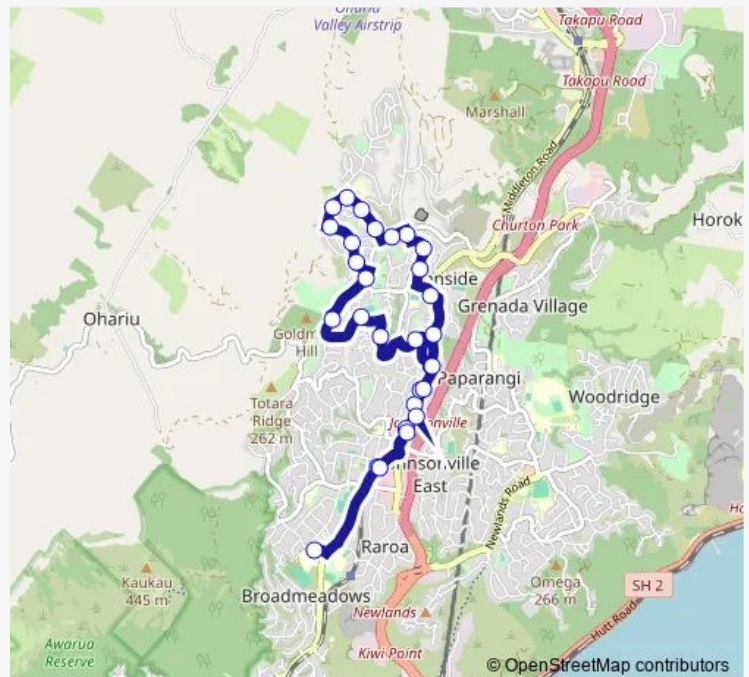

Bus 19 Johnsonville - Churton Park - Johnsonville

[Go to website](#)

**Direction**

Johnsonville - Stop A — Onslow College (school grounds)

29 stops

[Open route schedule](#)

- Johnsonville - Stop A
- Middleton Road (near 25)
- Middleton Road (near 59)
- Middleton Road (near 71)
- Middleton Road at Churton Drive
- Middleton Road opposite Wingfield Place
- Halswater Drive at Dormar Place
- Burbank Crescent at Wantwood Street
- Burbank Crescent at Longmont Terrace
- Lakewood Avenue at Westchester Drive
- Westchester Drive (near 111)
- Amesbury Drive at Derry Hill
- Amesbury Drive at Claverton Grove
- Amesbury Drive at Erlestoke Crescent
- Erlestoke Crescent at Tattenhall Grove
- Waverton Terrace at Sandy Brow
- Waverton Terrace (near 30)
- Waverton Terrace (near 12)
- Westchester Drive at Waverton Terrace
- Furlong Crescent at Edington Grove
- Abilene Crescent opposite Furlong Crescent

Route schedule

Johnsonville - Stop A — Onslow College (school grounds)

Monday	05:52-23:06
Tuesday	05:52-23:06
Wednesday	05:52-23:06
Thursday	05:52-23:06
Friday	05:52-23:06
Saturday	08:17-23:08
Sunday	08:22-22:00

Route info

Direction: Johnsonville - Stop A

Stops: 29

Trip Duration: 0 hour 28 min

19 — Johnsonville - Churton Park - Johnsonville

Cambrian Street opposite Cunliffe Street

Churton Drive at Windermeer Grove

Middleton Road at Churton Drive (near 122)

Middleton Road (near 76)

Middleton Road (near 48)

Middleton Road (near 18)

Johnsonville - Stop B

Onslow College (school grounds)

19 Bus time schedules and route maps are available in an offline PDF at [busmaps.com](https://busmaps.com). Use the [busmaps.com](https://busmaps.com) website to see live bus times, train schedule or subway schedule, and step-by-step directions for all public transit in Wellington