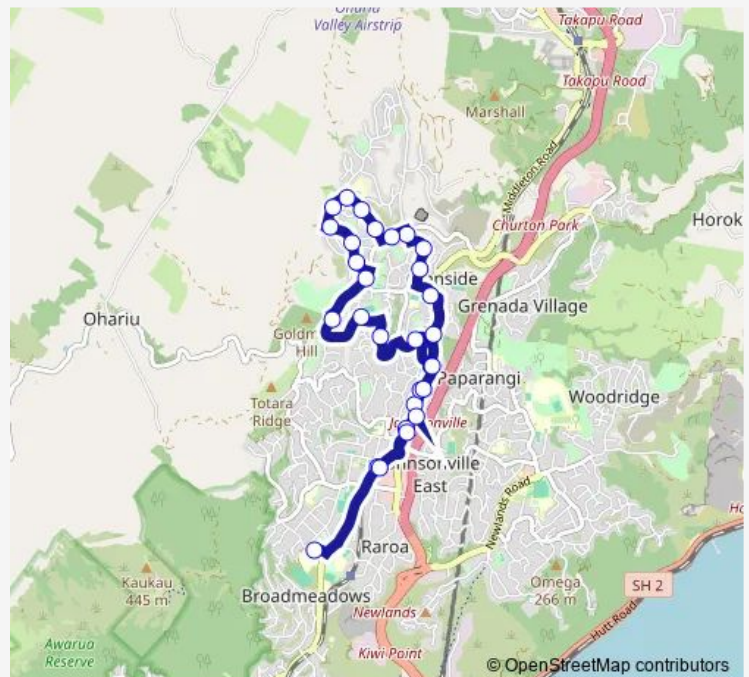

Bus 19 Johnsonville - Churton Park - Johnsonville

[Go to website](#)

**Direction**

Johnsonville - Stop A — Onslow College (school grounds)

29 stops

[Open route schedule](#)

- Johnsonville - Stop A
- Middleton Road (near 25)
- Middleton Road (near 59)
- Middleton Road (near 71)
- Middleton Road at Churton Drive
- Middleton Road opposite Wingfield Place
- Halswater Drive at Dormar Place
- Burbank Crescent at Wantwood Street
- Burbank Crescent at Longmont Terrace
- Lakewood Avenue at Westchester Drive
- Westchester Drive (near 111)
- Amesbury Drive at Derry Hill
- Amesbury Drive at Claverton Grove
- Amesbury Drive at Erlestoke Crescent
- Erlestoke Crescent at Tattenhall Grove
- Waverton Terrace at Sandy Brow
- Waverton Terrace (near 30)
- Waverton Terrace (near 12)
- Westchester Drive at Waverton Terrace
- Furlong Crescent at Edington Grove
- Abilene Crescent opposite Furlong Crescent

Route schedule

Johnsonville - Stop A — Onslow College (school grounds)

Monday	05:52-23:08
Tuesday	05:52-23:08
Wednesday	05:52-23:06
Thursday	05:52-23:06
Friday	05:52-23:08
Saturday	08:17-23:08
Sunday	08:22-22:00

Route info

Direction: Johnsonville - Stop A

Stops: 29

Trip Duration: 0 hour 28 min

19 — Johnsonville - Churton Park - Johnsonville

Cambrian Street opposite Cunliffe Street

Churton Drive at Windermeer Grove

Middleton Road at Churton Drive (near 122)

Middleton Road (near 76)

Middleton Road (near 48)

Middleton Road (near 18)

Johnsonville - Stop B

Onslow College (school grounds)

19 Bus time schedules and route maps are available in an offline PDF at [busmaps.com](https://busmaps.com). Use the [busmaps.com](https://busmaps.com) website to see live bus times, train schedule or subway schedule, and step-by-step directions for all public transit in Wellington