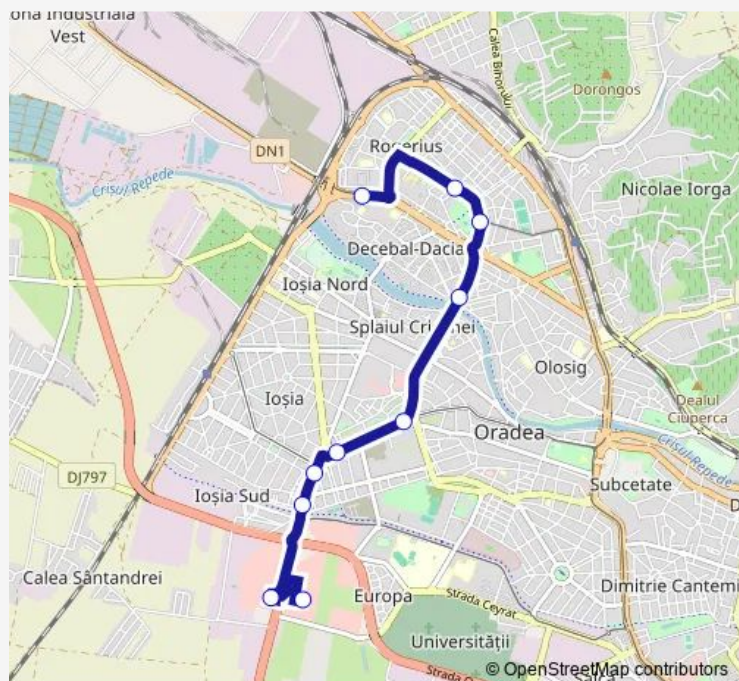

Pod Peta

Calea Aradului

Onestilor nr.15b

Onestilor

Sala Antonio Alexe

Piata Iosia

Dacia Zig Zag

Route schedule

ERA Shopping Park — Dacia Zig Zag

Monday 06:30-22:25

Tuesday 06:30-22:25

Wednesday 06:30-22:25

Thursday 06:30-22:25

Friday 06:30-22:25

Saturday 06:30-22:25

Sunday 07:10-22:25

Route info

Direction: ERA Shopping Park

Stops: 9

Trip Duration: 24 hour 25 min

Direction

Dacia Zig Zag — ERA Shopping Park

10 stops

[Open route schedule](#)

Dedeman

ERA Shopping Park

Route schedule

Dacia Zig Zag — ERA Shopping Park

Monday 05:42-22:40

Tuesday 05:42-22:40

Wednesday 05:42-22:40

Thursday 05:42-22:40