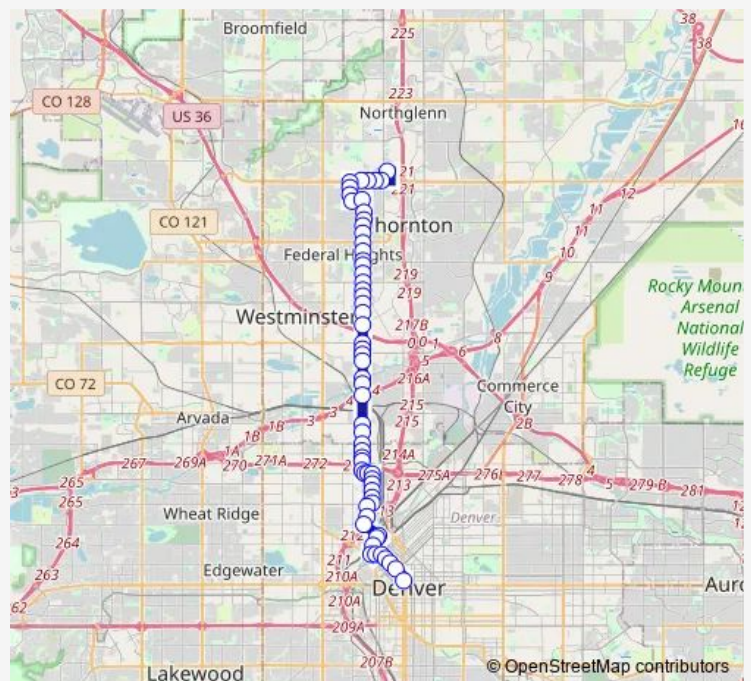

Pecos St & W 97th Ave

Pecos St & W 96th Ave

Pecos St & Cherrywood St

9400 Block Pecos St

Pecos St & W 92nd Ave

Pecos St & W 90th Ave

Pecos St & W 88th Ave

Pecos St & Milky Way

Pecos St & W 85th Ave

Pecos St & W 84th Ave

Pecos St & W 83rd Ave

Route schedule

106th & Melody Transfer Center Gate C — 15th St & Champa St [Z Stop]

Monday	19:22-22:26
Tuesday	19:22-22:26
Wednesday	19:22-22:26
Thursday	19:22-22:26
Friday	19:22-22:26
Saturday	19:18-22:18
Sunday	19:19-20:19

Route info

Direction: 106th & Melody Transfer Center Gate C

Stops: 61

Trip Duration: 0 hour 58 min

19 — North Pecos

Pecos St & Nola Dr

Pecos St & W 79th Way

Pecos St & Elmwood Ln

Pecos St & W 76th Ave

Pecos St & W 72nd Ave

Pecos St & W 70th Pl

Pecos St & Samuel Dr

Pecos St & W 68th Ave

Pecos St & W 64th Ave N

Pecos St & W 64th Ave S

Pecos St and I-76