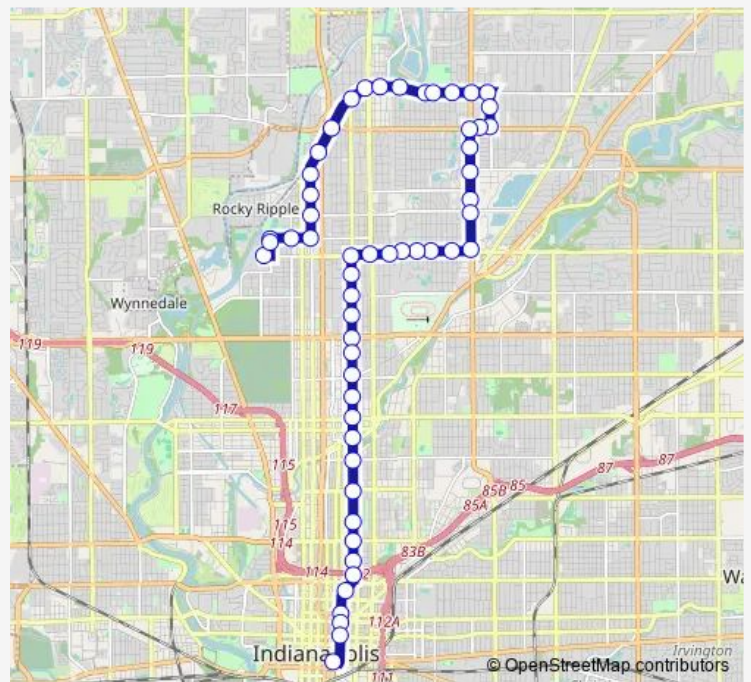

## Bus 19 Broad Ripple

[Go to website](#)

**Direction**  
 49th St & Sunset Ave — CTC-F

55 stops

[Open route schedule](#)

- 49th St & Sunset Ave
- Butler Way at Clowes Hall
- Sunset Ave & 49th St
- 49th St & Boulevard Pl
- 49th St & Illinois Ave
- Illinois St & 52nd St
- Illinois St & 54th St
- Illinois St & 56th St
- Westfield Blvd & Meridian St
- Westfield Blvd & Kessler Blvd
- Westfield Blvd & Central Ave
- Westfield Blvd & College Ave
- Broad Ripple Ave & Guilford Ave
- Broad Ripple Ave & Compton St
- Broad Ripple Ave & Primrose Ave
- Broad Ripple Ave & Kingsley Dr
- Broad Ripple Ave & Evanston Ave
- 62nd St & Keystone Ave
- 62nd St & Rural St
- Rural St - 6100 N Glendale Towne Ctr
- Rural St & Kessler Blvd E Dr

### Route schedule

49th St & Sunset Ave — CTC-F

Monday	04:36-22:30
Tuesday	04:36-22:30
Wednesday	04:36-22:30
Thursday	04:36-22:30
Friday	04:36-22:30
Saturday	05:35-21:14
Sunday	06:37-20:21

**Route info**

Direction: 49th St & Sunset Ave

Stops: 55

Trip Duration: 0 hour 47 min

19 — Broad Ripple

Kessler Blvd E Dr & Private Dr

Keystone Ave & Kessler Blvd E Dr

Keystone Ave & 58th St

Keystone Ave & 56th St

Keystone Ave & 53rd St

Keystone Ave & 52nd St

Keystone Ave & 46th St

46th St & Evanston Ave

46th St & Ralston Ave

46th St & Marcy Ln

46th St & Crestview Ave

46th St & Winthrop Ave