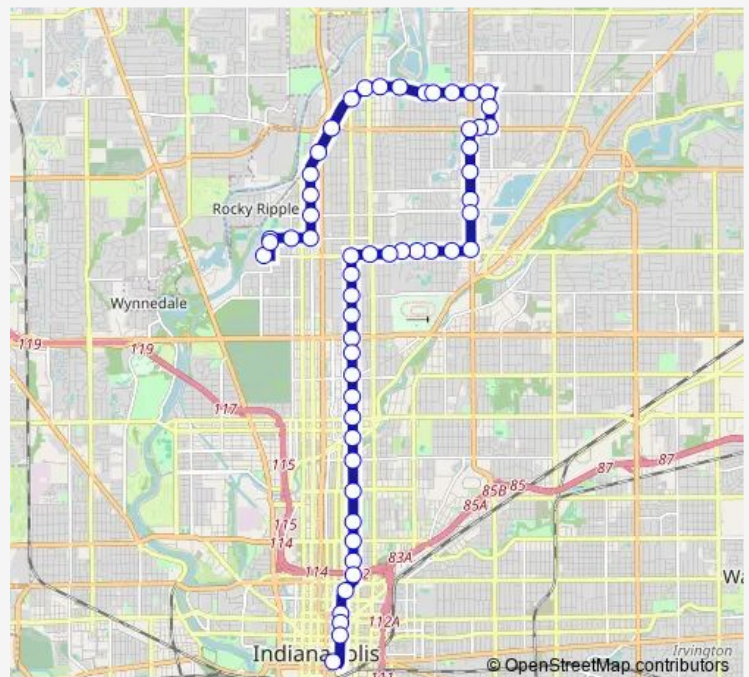

Thursday 19:15

Friday 19:15

Saturday —

Sunday —

Route info

Direction: CTC-P

Stops: 49

Trip Duration: 0 hour 47 min

19 — Broad Ripple

46th St & Winthrop Ave

46th St & Indianola Ave

46th St & Marcy Ln

46th St & Ralston Ave

46th St & Evanston Ave

Keystone Ave & 46th St

Keystone Ave & 51st St

Route info

Direction: 49th St & Sunset Ave

Stops: 55

Trip Duration: 0 hour 51 min

Keystone Ave & 56th St

Keystone Ave & 53rd St

Keystone Ave & 52nd St

Keystone Ave & 46th St

Sunday —

Route info

Direction: 49th St & Sunset Ave

Stops: 55

Trip Duration: 0 hour 48 min

Keystone Ave & 56th St

Keystone Ave & 53rd St

Keystone Ave & 52nd St