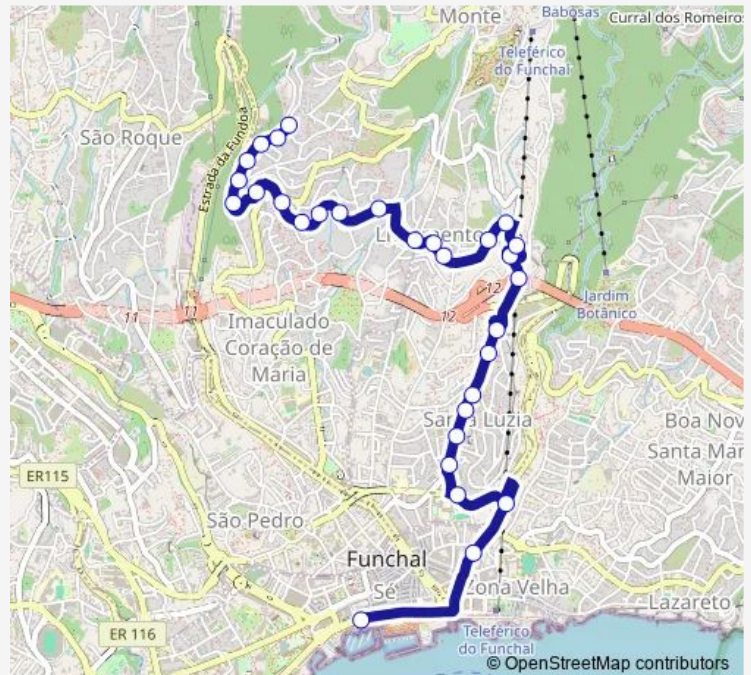

**Route schedule**

Marina (1) — Levada Corujeira T-19 (597)

Monday	07:30-00:15 <sup>+1</sup>
Tuesday	07:25-00:15 <sup>+1</sup>
Wednesday	07:25-00:15 <sup>+1</sup>
Thursday	07:25-00:15 <sup>+1</sup>
Friday	07:30-00:15 <sup>+1</sup>
Saturday	07:25-00:15 <sup>+1</sup>
Sunday	08:25-00:15 <sup>+1</sup>

**Route info**

Direction: Marina (1)

Stops: 30

Trip Duration: 0 hour 25 min

19 — Centro - Levada Corujeira

Correios Livramento S (471)

Estr Livramento Antes CZ (473)

Pedreira S (587)

## Route schedule

Levada Corujeira T-19 (597) — Palácio S Lourenço (6)

Monday 06:30-23:30

Tuesday 06:30-23:30

Wednesday 06:30-23:30

Thursday 06:30-23:30

Friday 06:30-23:30

Saturday 06:30-22:15

## Route info

Direction: Levada Corujeira T-19 (597)

Stops: 28

Trip Duration: 0 hour 23 min

Antes C C Anadia D (156)

Praça Autonomia D (156a)

Palácio S Lourenço (6)

19 Bus time schedules and route maps are available in an offline PDF at [busmaps.com](https://busmaps.com). Use the [busmaps.com](https://busmaps.com) website to see live bus times, train schedule or subway schedule, and step-by-step directions for all public transit in Funchal