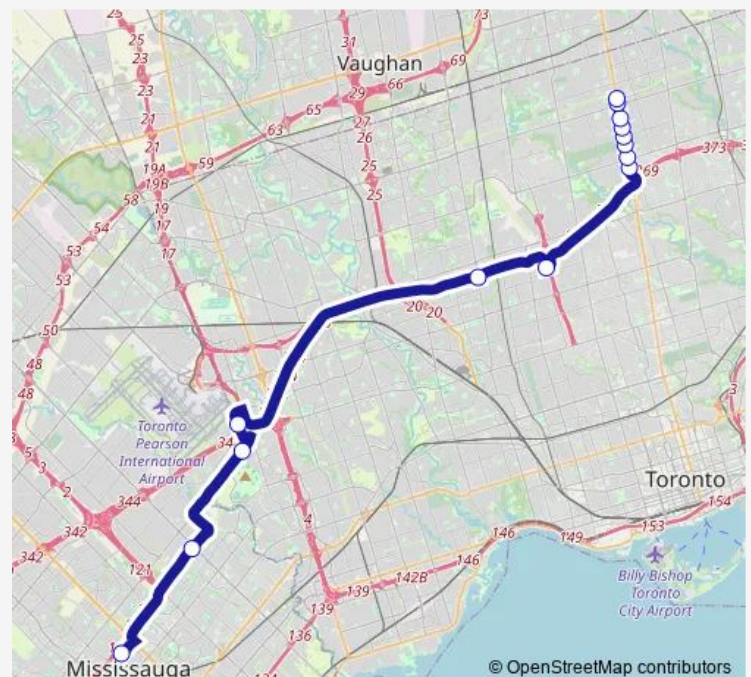

Renforth Transitway Station

Renforth Dr. @ Convair Dr.

Keele St. @ Hwy. 401

Yorkdale Bus Terminal

Yonge St. @ Glendora Ave.

Yonge St. @ Sheppard Ave.

Yonge St. @ Elmwood Ave.

Yonge St. @ Empress Ave.

Wednesday 06:30-20:15

Thursday 06:30-20:15

Friday 06:30-20:15

Saturday —

Sunday —

Route info

Direction: Square One

Stops: 14

Trip Duration: 0 hour 55 min

Direction

Finch Bus Terminal — Square One

17 stops

[Open route schedule](#)

Finch Bus Terminal

Yonge St. @ Finch Ave.

Yonge St. @ Kempford Blvd.

Yonge St. @ Churchill Ave.

Yonge St. @ Eglerslie Ave.

Yonge St. @ North York Blvd. (Mel Lastman Square)

Yonge St. @ North York Blvd.

Yonge St. @ Elmhurst Ave.

Yonge St. @ Sheppard Ave.

Yonge St. @ Poyntz Ave.