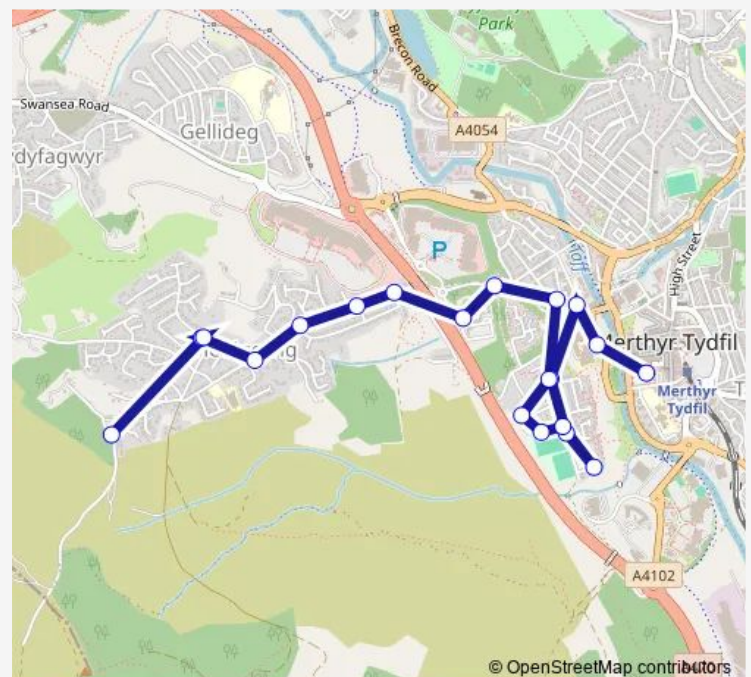

### Route schedule

Merthyr Bus Station Stand 11 — Corner Houses

Monday 09:40-17:40

Tuesday 09:40-17:40

Wednesday 09:40-17:40

Thursday 09:40-17:40

Friday 09:40-17:40

Saturday 09:40-17:40

### Route info

Direction: Merthyr Bus Station Stand 11

Stops: 20

Trip Duration: 0 hour 17 min

■ 19 — Merthyr Tydfil - Heolgerrig via Ynysfach

BusMaps

## Direction

Corner Houses — Merthyr Bus Station Stand 11

20 stops

[Open route schedule](#)

Corner Houses

Ynysdawel

Worcester Close

Worcester Close