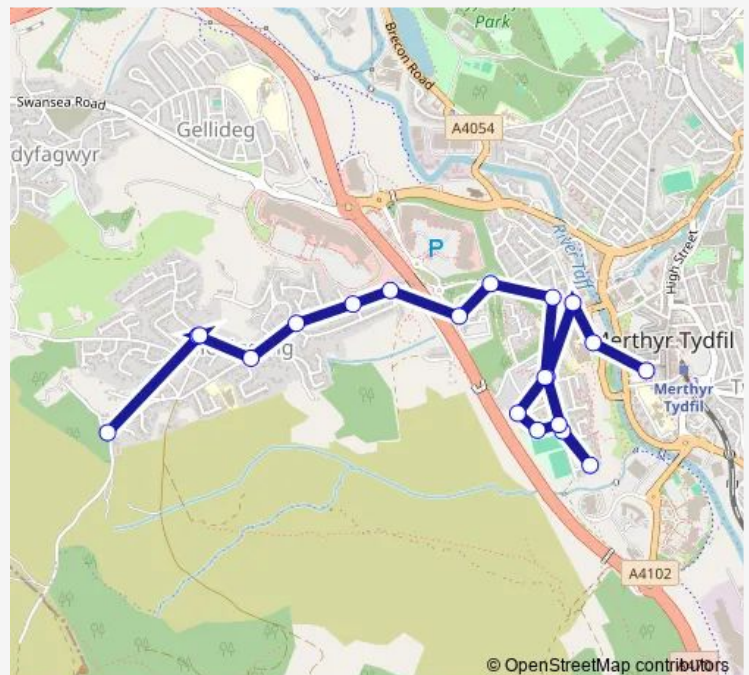

Worcester Close

Corner Houses

Route schedule

Merthyr Bus Station Stand 11 — Corner Houses

Monday 09:40-17:40

Tuesday 09:40-17:40

Wednesday 09:40-17:40

Thursday 09:40-17:40

Friday 09:40-17:40

Saturday 09:40-17:40

Sunday —

Route info

Direction: Merthyr Bus Station Stand 11

Stops: 20

Trip Duration: 0 hour 17 min

© OpenStreetMap contributors

19 — Merthyr Tydfil - Heolgerrig via Ynysfach

BusMaps

Direction

Corner Houses — Merthyr Bus Station Stand 11

20 stops

[Open route schedule](#)

Corner Houses

Ynysdawel

Friday 07:55-16:45

Saturday 07:55-16:45

Sunday —

Route info

Direction: Corner Houses

Stops: 20

Trip Duration: 0 hour 16 min

19 Bus time schedules and route maps are available in an offline PDF at busmaps.com. Use the busmaps.com website to see live bus times, train schedule or subway schedule, and step-by-step directions for all public transit in Merthyr Tydfil