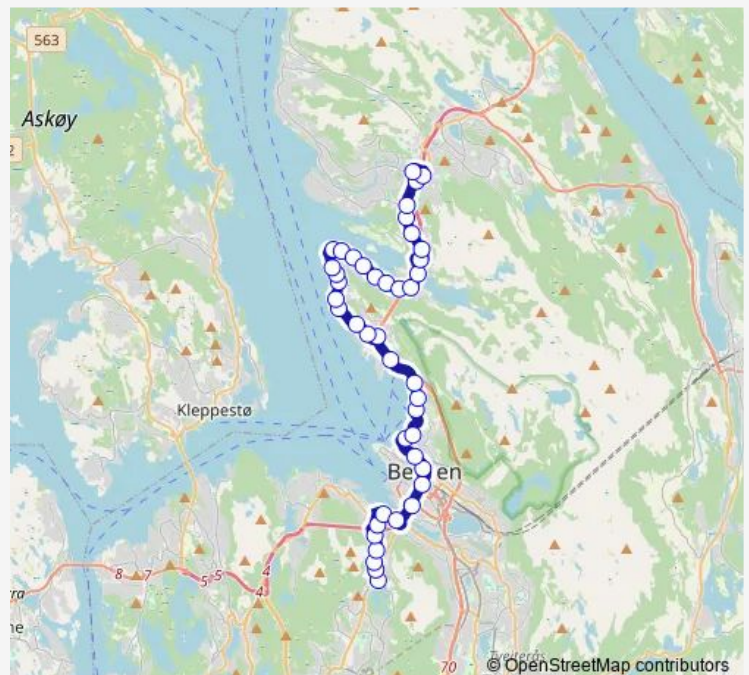

Handelshøyskolen

Solbakken

Eikeviken

Route schedule

Løvstakskiftet — Åsane terminal

Monday	06:17-01:27 ⁺¹
Tuesday	06:17-01:27 ⁺¹
Wednesday	06:15-01:27 ⁺¹
Thursday	06:17-01:27 ⁺¹
Friday	06:17-02:57 ⁺¹
Saturday	06:15-02:55 ⁺¹
Sunday	06:25-00:55 ⁺¹

Route info

Direction: Løvstakskiftet

Stops: 43

Trip Duration: 0 hour 43 min

19 — Åsane - Løvstakskiftet

BusMaps

Hellebakken

Brunestykket