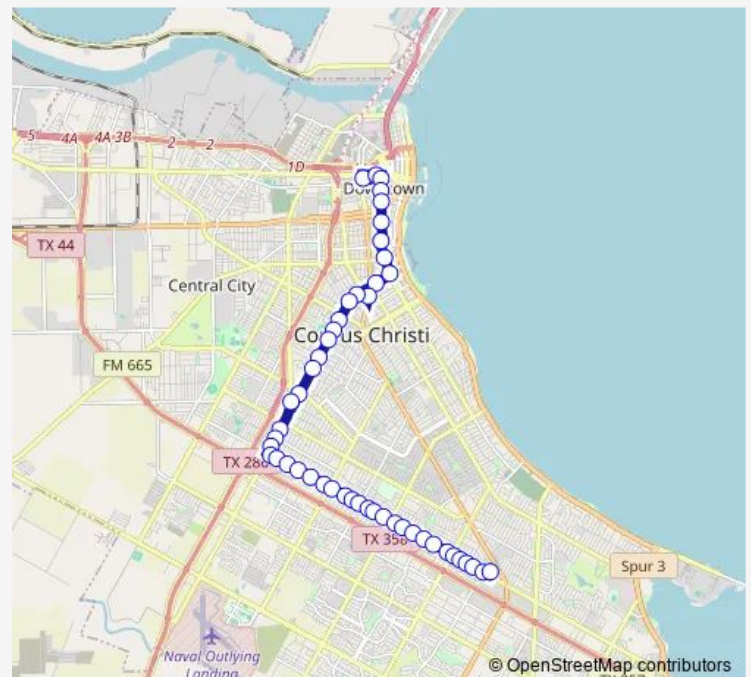

559-Ayers @ Horne

Port Ayers Station Bay D

561-Ayers @ Viola

Route schedule

Staples Street Station Bay A — Wal Mart

Monday 05:00-21:00

Tuesday 05:00-21:00

Wednesday 05:00-21:00

Thursday 05:00-21:00

Friday 05:00-21:00

Saturday 08:00-19:00

Sunday 08:00-19:00

Route info

Direction: Staples Street Station Bay A

Stops: 40

Trip Duration: 0 hour 45 min

1647-Greenwood @ La Joya

1602-Greenwood

1604-Greenwood @ Spid

Wal Mart

Direction

Wal Mart — Staples Street Station Bay A

47 stops

[Open route schedule](#)

Saturday 07:50-18:50

Sunday 07:50-18:50

Route info

Direction: Wal Mart

Stops: 47

Trip Duration: 0 hour 57 min

Port Ayers Station Bay K

945-Port @ Post Office