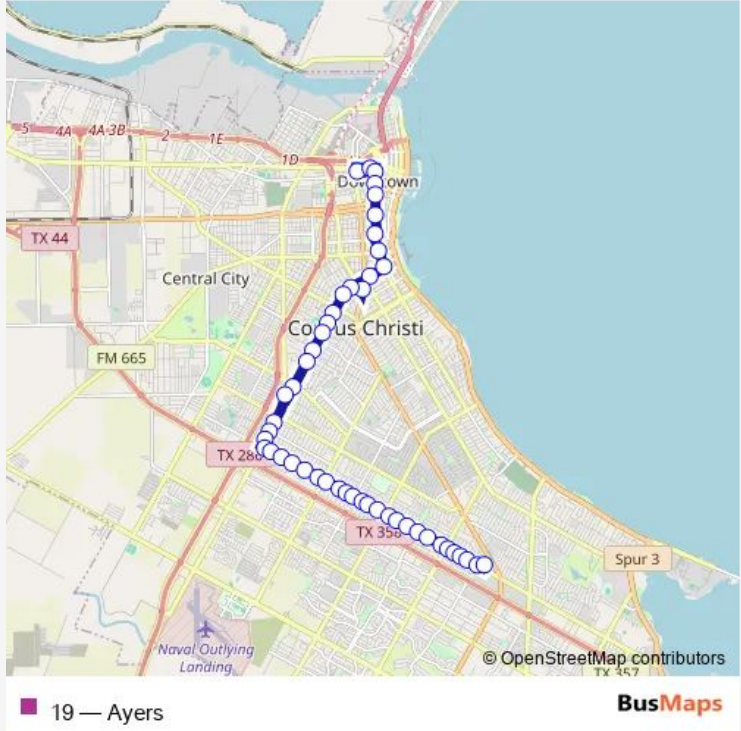

## Bus 19 Ayers

[Go to website](#)

**Direction**  
 Staples Street Station Bay A — Wal Mart  
 40 stops  
[Open route schedule](#)

- Staples Street Station Bay A
- 1504-Leopard @ Carrizo
- 321-Tancahua @ Leopard
- 322-Tancahua @ Comanche
- 323-Tancahua @ Kinney
- 325-Tancahua @ Park
- 327-Santa Fe @ Hancock
- 329-Santa Fe @ Morgan
- Santa Fe @ Ayers
- 509-Ayers @ 7th
- Staples @ Brownlee
- 510-Ayers @ 15th
- 511-Ayers @ 17th
- Ayers @ baldwin
- 516-Ayers @ Del Mar College
- 517-Ayers @ Edwards
- 520-Ayers @ Arlington
- 556-Ayers @ Painter
- 559-Ayers @ Horne
- Port Ayers Station Bay D
- 561-Ayers @ Viola

Route schedule  
 Staples Street Station Bay A — Wal Mart

Monday	05:00-21:00
Tuesday	05:00-21:00
Wednesday	05:00-21:00
Thursday	05:00-21:00
Friday	05:00-21:00
Saturday	08:00-19:00
Sunday	08:00-19:00

Route info  
 Direction: Staples Street Station Bay A  
 Stops: 40  
 Trip Duration: 0 hour 45 min

## Direction

Wal Mart — Staples Street Station Bay A

47 stops

[Open route schedule](#)

Wal Mart

1604-Greenwood @ Spid

578-4934 Greenwood

104-Trojan @ Greenwood

## Route info

Direction: Wal Mart

Stops: 47

Trip Duration: 0 hour 57 min

Port Ayers Station Bay K

945-Port @ Post Office

43-Horne @ Port

494-Ayers @ Horne