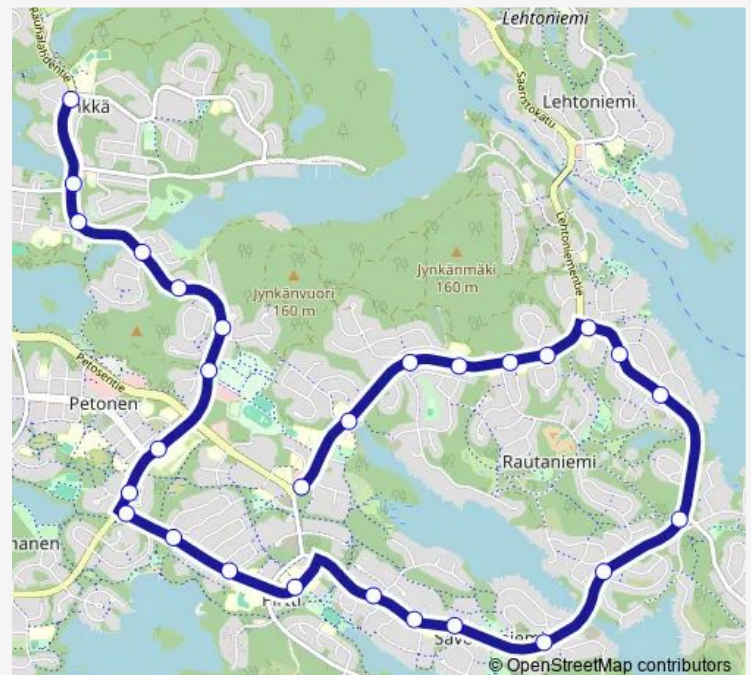

Thursday 14:50

Friday 14:50

Saturday —

Sunday —

Route info

Direction: Jynkkä E

Stops: 27

Trip Duration: 0 hour 22 min