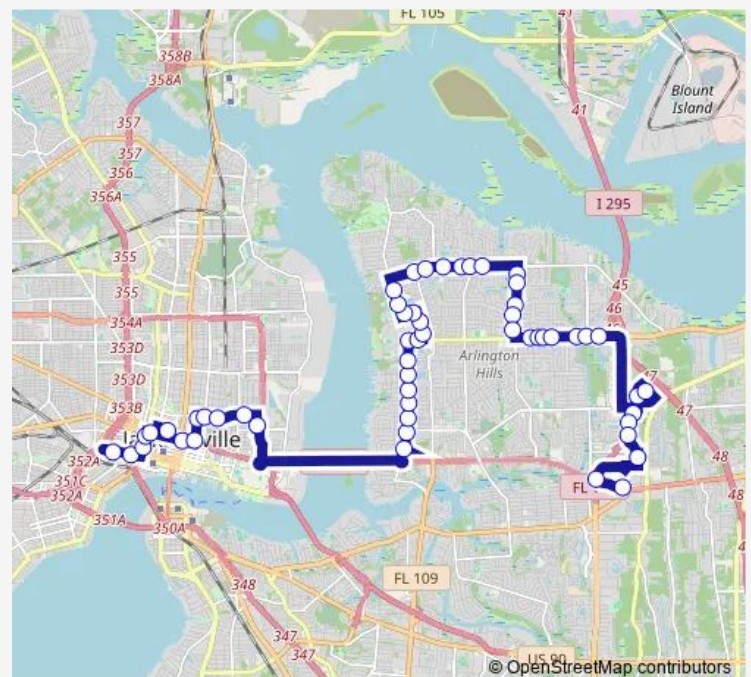

1st St + Ionia St

1st St + Van Buren St

9001 Bridier St

University Blvd + Los Santos Way

University Blvd + Arlington Rd

University Blvd + Macy Ave

University Blvd + Wiltshire St

University Blvd + Dickson Rd

University Blvd + Lake Lucina Dr

University Blvd + Liddell Ln

University Blvd + Merrill Rd

Route schedule

Jrtc Bay T — Regency Square Hub

Monday 04:40-23:55

Tuesday 04:40-23:55

Wednesday 04:40-23:55

Thursday 04:40-23:55

Friday 04:40-23:55

Saturday 05:10-22:00

Sunday 05:00-22:00

Route info

Direction: Jrtc Bay T

Stops: 54

Trip Duration: 1 hour 9 min

19 — Arlington

Merrill Rd + Yellow Pine Dr

Justina Rd + Techwood Dr

3000 Justina Rd

Holly Bell Dr + Tall Pine Ln

Holly Bell Dr + Justina Ter

University Blvd + Alumni Dr

University Blvd + Fort Caroline Rd