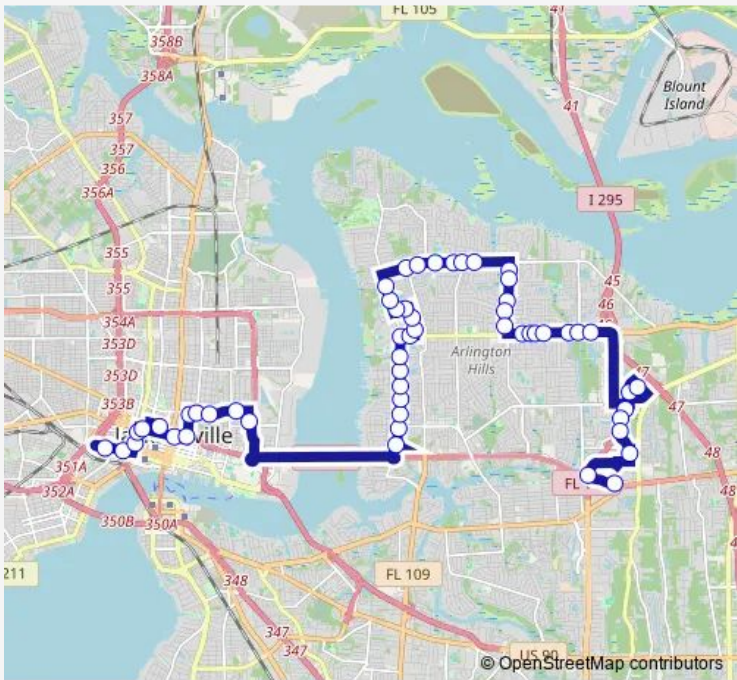

**Bus 19 Arlington**

[Go to website](#)

**Direction**  
 Jrtc Bay T — Regency Square Hub  
 54 stops  
[Open route schedule](#)

- Jrtc Bay T
- Forsyth St + Jefferson St
- Broad St + Monroe St
- Broad St + Ashley St
- Beaver St + Clay St
- Rosa Parks Station Bay H
- Beaver St + Ocean St
- Market St + Union St
- Market St + 1st St
- 1st St + Liberty St
- 1st St + Ionia St
- 1st St + Van Buren St
- 9001 Bridier St
- University Blvd + Los Santos Way
- University Blvd + Arlington Rd
- University Blvd + Macy Ave
- University Blvd + Wiltshire St
- University Blvd + Dickson Rd
- University Blvd + Lake Lucina Dr
- University Blvd + Liddell Ln
- University Blvd + Merrill Rd

**Route schedule**  
 Jrtc Bay T — Regency Square Hub

Monday	04:40-23:55
Tuesday	04:40-23:55
Wednesday	04:40-23:55
Thursday	04:40-23:55
Friday	04:40-23:55
Saturday	05:10-22:00
Sunday	05:00-22:00

**Route info**  
 Direction: Jrtc Bay T  
 Stops: 54  
 Trip Duration: 1 hour 12 min

Merrill Rd + Yellow Pine Dr

Justina Rd + Techwood Dr

3000 Justina Rd

Holly Bell Dr + Tall Pine Ln

Holly Bell Dr + Justina Ter

University Blvd + Alumni Dr

University Blvd + Fort Caroline Rd

Ft Caroline Rd + Cesery Blvd

## Route info

Direction: Regency Square Hub

Stops: 61

Trip Duration: 1 hour 13 min

Ft Caroline Rd + Cherokee Villa Ln

Ft Caroline Rd + Haslett Dr

Ft Caroline Rd + Heath Rd

6205 Ft Caroline Rd