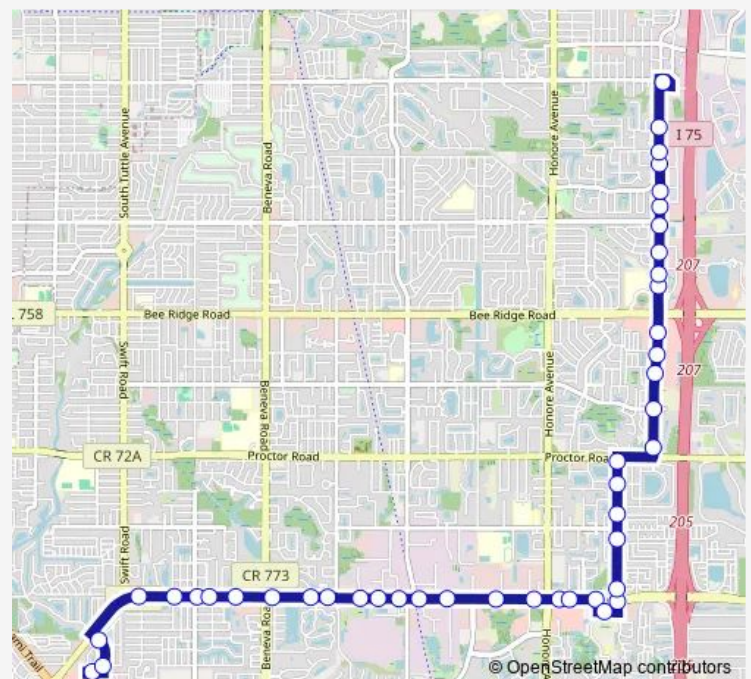

Clark RD @ Sawyer Rd

Clark RD @ Grocery Ln

Clark RD @ Derek Ave

Clark RD @ Mcintosh Rd

Clark RD @ Deacon Rd

Clark RD @ Clark Center Ave

Clark RD @ Sawyer Loop Rd

Clark RD @ Palmer Plaza Blvd

Clark RD @ Honore Ave

Clark RD @ Palmer Crossing Cir

Clark RD @ Rand Blvd

Route schedule

Mall DR @ Gateway Ave — Cattlemen Transit Station

Monday 05:35-21:00

Tuesday 05:35-21:00

Wednesday 05:35-21:00

Thursday 05:35-21:00

Friday 05:35-21:00

Saturday 05:35-21:00

Sunday 07:07-20:10

Route info

Direction: Mall DR @ Gateway Ave

Stops: 43

Trip Duration: 0 hour 24 min

19 — Gulf Gate/Cattlemen

Rand Blvd @ Approach Rd

Approach RD @ Clark Rd

Gantt RD @ Clark Rd

Gantt RD @ Camelot Lakes Pkwy

Gantt RD @ Country Walk Ln

Gantt RD @ Cedar Pointe Blvd

Gantt RD @ Proctor Rd