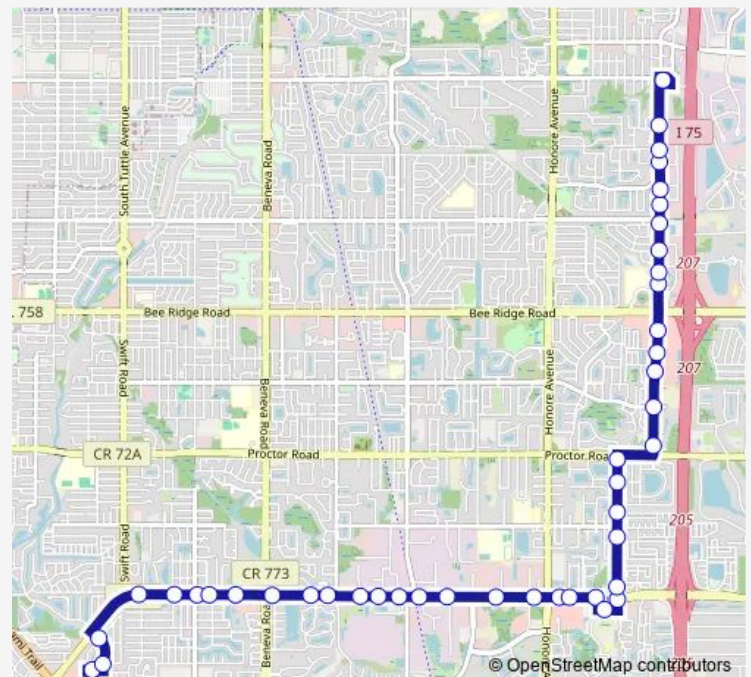

Clark RD @ Sawyer Rd

Clark RD @ Grocery Ln

Clark RD @ Derek Ave

Clark RD @ Mcintosh Rd

Clark RD @ Deacon Rd

Clark RD @ Clark Center Ave

Clark RD @ Sawyer Loop Rd

Clark RD @ Palmer Plaza Blvd

Clark RD @ Honore Ave

Clark RD @ Palmer Crossing Cir

Clark RD @ Rand Blvd

Route schedule

Mall DR @ Gateway Ave — Cattlemen Transit Station

Monday 05:35-21:00

Tuesday 05:35-21:00

Wednesday 05:35-21:00

Thursday 05:35-21:00

Friday 05:35-21:00

Saturday 05:35-21:00

Sunday 07:07-20:10

Route info

Direction: Mall DR @ Gateway Ave

Stops: 43

Trip Duration: 0 hour 24 min

19 — Gulf Gate/Cattlemen

Rand Blvd @ Approach Rd

Approach RD @ Clark Rd

Gantt RD @ Clark Rd

Gantt RD @ Camelot Lakes Pkwy

Gantt RD @ Country Walk Ln

Gantt RD @ Cedar Pointe Blvd

Gantt RD @ Proctor Rd