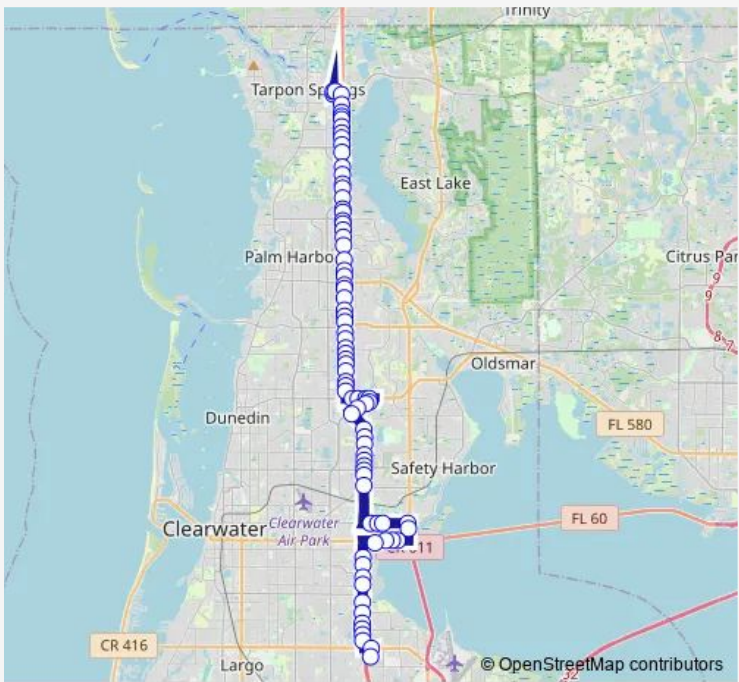

# Bus 19 Largo Transit Center/Tarpon Spri

[Go to website](#)

**Direction**  
 Largo Transit Center - Shelter - A — Huey AVE + Tarpon Ave  
 87 stops  
[Open route schedule](#)

- Largo Transit Center - Shelter - A
- US HWY 19 Frontage RD North
- US HWY 19 N + 16361
- US HWY 19 N + Whitney Rd
- US HWY 19 N + 16991
- US HWY 19 N + Haines Bayshore Rd
- US HWY 19 N + Belleair Rd
- US HWY 19 N + Nursery Rd
- US HWY 19 N + Harn Blvd
- US HWY 19 N + 19709
- Frontage RD + Seville Blvd
- Gulf TO BAY Blvd + Frontage Rd
- Clearwater Mall
- Hampton RD + Gulf TO BAY Blvd
- Hampton RD + Windward
- Drew ST + Hampton Rd
- Drew ST + Fairwood Ave
- Drew ST + East Service Rd
- Drew ST + US HWY 19 N
- US HWY 19 N + Drew St
- US HWY 19 N + Coachman Plaza Dr

Route schedule  
 Largo Transit Center - Shelter - A — Huey AVE + Tarpon Ave

Monday	05:50-22:20
Tuesday	05:50-23:30
Wednesday	05:50-22:20
Thursday	05:50-22:20
Friday	05:50-22:20
Saturday	05:50-20:35
Sunday	07:05-20:05

**Route info**  
 Direction: Largo Transit Center - Shelter - A  
 Stops: 87  
 Trip Duration: 1 hour 25 min

19 — Largo Transit Center/Tarpon Spri **BusMaps**

US HWY 19 N + South Dr

US HWY 19 N + Sunset Point Rd

US HWY 19 N + 24411

US HWY 19 N + McCormick Dr

US HWY 19 N + Cypress Point Shopping Ctr.

US HWY 19 N & Enterprise RD E

US HWY 19 N + 26489

Main ST + Pine Tree Ln

SR 580 + Summerdale

Main ST + 2ND St