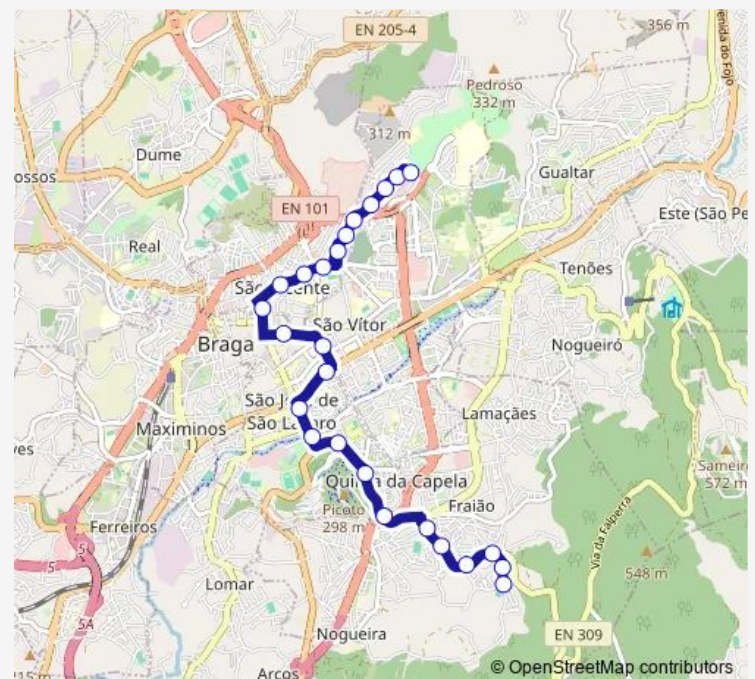

### Route schedule

Barral li — Areal

Monday 06:45-19:45

Tuesday 06:45-19:45

Wednesday 06:45-19:45

Thursday 06:45-19:45

Friday 06:45-19:45

Saturday —

### Route info

Direction: Barral li

Stops: 25

Trip Duration: 0 hour 30 min

19 — Areal - Boavista

Domingos Pereira

Quinta Passos I

Quinta Passos li