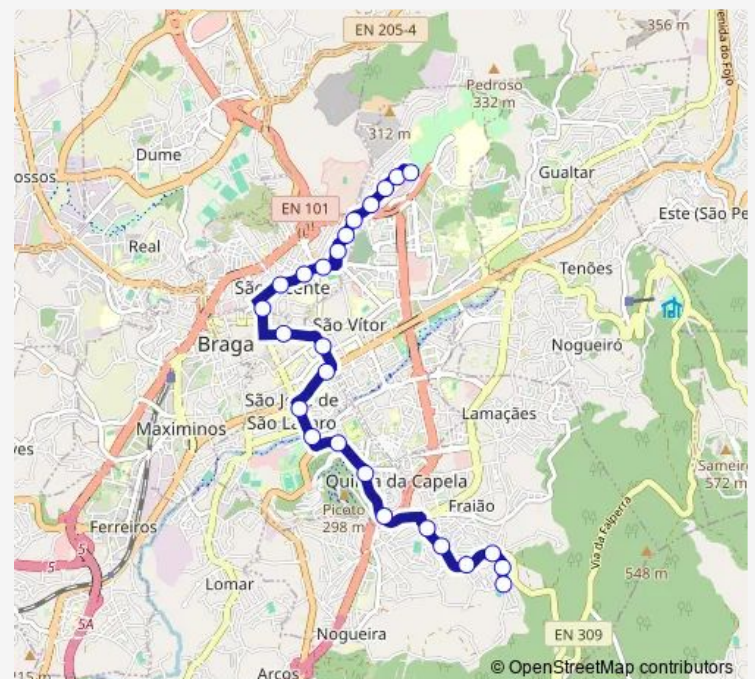

### Route schedule

Barral li — Areal

Monday 06:45-19:45

Tuesday 06:45-19:45

Wednesday 06:45-19:45

Thursday 06:45-19:45

Friday 06:45-19:45

Saturday —

### Route info

Direction: Barral li

Stops: 25

Trip Duration: 0 hour 30 min

19 — Areal - Boavista

Domingos Pereira

Quinta Passos I

Quinta Passos li