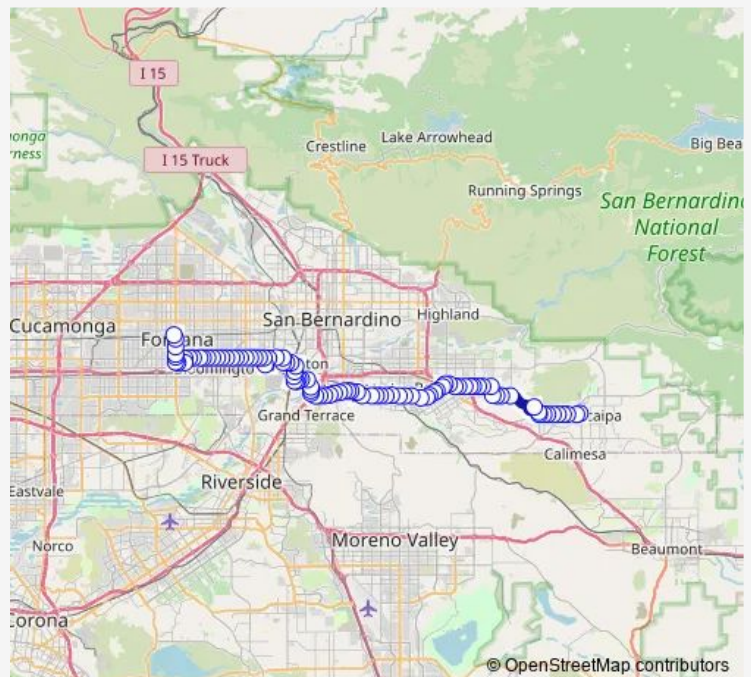

Citrus @ Judson Wb Fs

Citrus @ Grove Wb Ns

Citrus @ University Wb Ns

Route schedule

Yucaipa Trans Ctr — Fontana Metrolink Transit Center

Monday 04:49-20:30

Tuesday 04:49-20:30

Wednesday 04:49-20:30

Thursday 04:49-20:30

Friday 04:49-20:30

Saturday 05:10-20:10

Sunday 06:30-17:00

Route info

Direction: Yucaipa Trans Ctr

Stops: 94

Trip Duration: 1 hour 34 min

19 — Fontana-Colton-Redlands-Yucaipa

Citrus @ Central Wb Mid

Citrus @ Church Wb Fs

Redlands @ 7th Wb Ns

Redlands Mall Wb Fs

Brookside @ Eureka Wb Fs

Brookside @ Center Wb Fs

Brookside @ Ash Wb Fs

Brookside @ San Mateo Wb Ns

Brookside @ Price Wb Ns

Barton @ Bellevue Wb Ns

Barton @ Terracina Wb Fs

Barton @ New Jersey Wb Ns

Barton @ California Wb Fs

Barton @ Mayberry Wb Fs

Barton @ Frontage Wb Fs