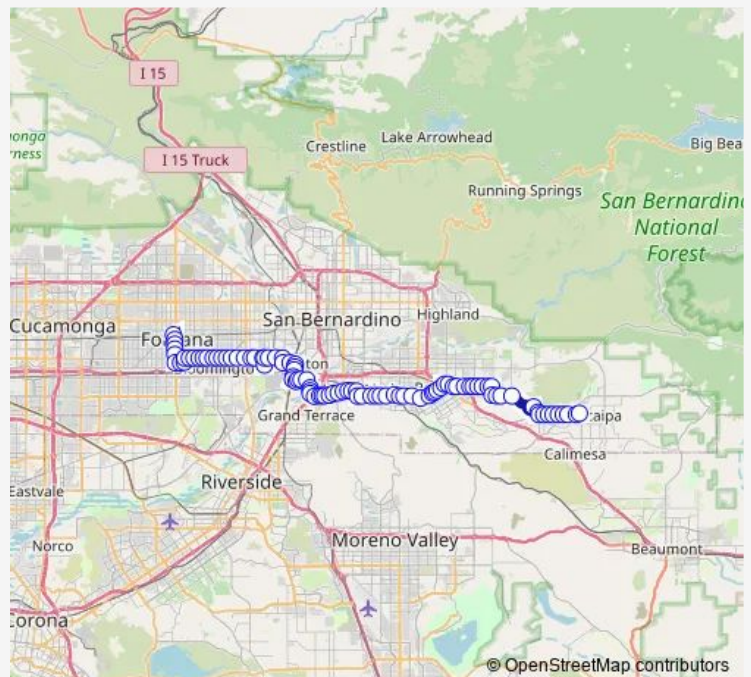

San Bernardino @ Bloomington Eb Fs

San Bernardino @ Cactus Eb Fs

San Bernardino @ Lilac Eb Fs

San Bernardino @ Riverside Eb Ns

Route schedule

Fontana Metrolink Transit Center — Redlands Mall Eb Ns

Monday 21:14

Tuesday 21:14

Wednesday 21:14

Thursday 21:14

Friday 21:14

Saturday —

Sunday 17:57

Route info

Direction: Fontana Metrolink Transit Center

Stops: 71

Trip Duration: 1 hour 14 min

San Bernardino @ Wildrose Eb Fs

San Bernardino @ Indigo Eb Fs

San Bernardino @ Pepper Eb Ns

Arrowhead Reg Med Ctr Sb Fs

San Bernardino @ Pepper Eb Fs

Olive @ Meridian Eb Fs