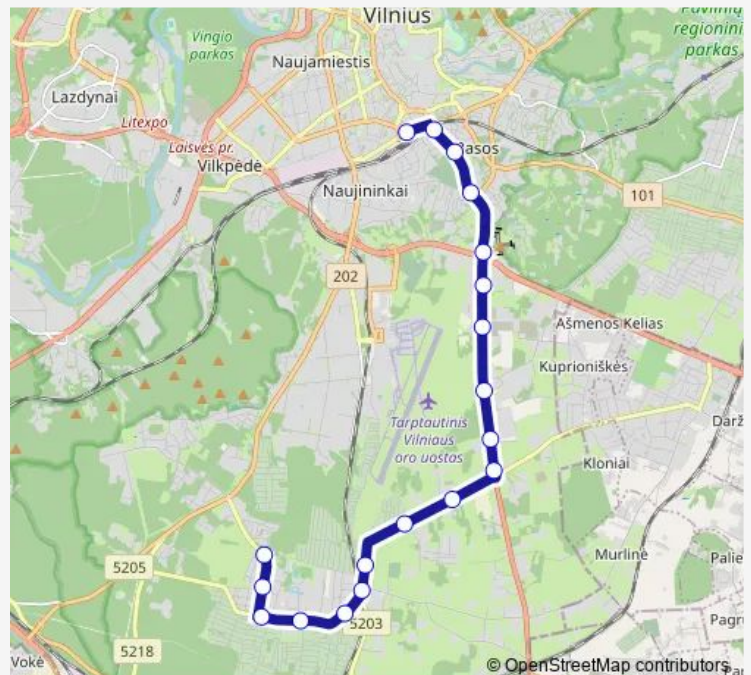

## Bus 19 Stotis–Lydos pl.–Salininkai

[Go to website](#)

### Direction

undefined — undefined

0 stops

[Open route schedule](#)

### Route schedule

undefined — undefined

Monday 04:54-05:15

Tuesday 04:54-05:15

Wednesday 04:54-05:15

Thursday 04:54-05:15

Friday 04:54-05:15

Saturday 06:21-09:48

### Route info

Direction:

Stops: 0

Trip Duration: – min