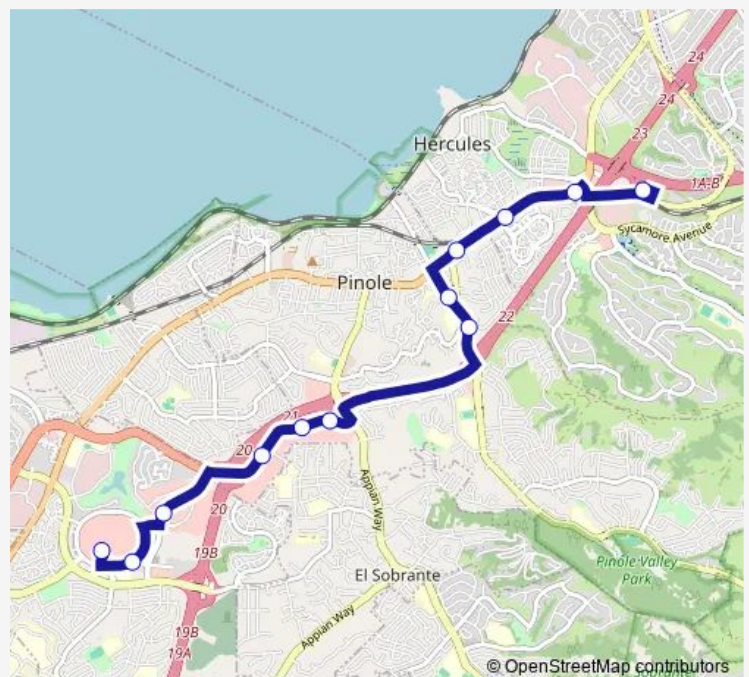

Hilltop Dr and Garrity Way

Blume Dr and Auto Plaza - Northbound

Fitzgerald Dr - Target

Fitzgerald Dr - Best Buy

Fitzgerald Dr - Starbucks

Pinole Valley Rd and Henry Ave - Northbound

Tennant Ave and Peach St - Northbound

San Pablo Ave and John St - Northbound

San Pablo Ave and Hercules Ave - Northbound

San Pablo Ave and Sycamore

Hercules Transit Center

Route schedule

Hilltop Mall - Westbound — Hercules Transit Center

Monday	—
Tuesday	—
Wednesday	—
Thursday	—
Friday	—
Saturday	09:44-20:24
Sunday	—

Route info

Direction: Hilltop Mall - Westbound

Stops: 12

Trip Duration: 0 hour 20 min

Direction

Hercules Transit Center — Hilltop Mall - Westbound

12 stops

[Open route schedule](#)

Hercules Transit Center

San Pablo Ave and Tsushima ave

San Pablo and Hercules - Southbound

San Pablo Ave and John St - Southbound

Tennant Ave and Peach St - Southbound

Sprouts

Fitzgerald Dr - Sizzler

Fitzgerald Dr - Fedex