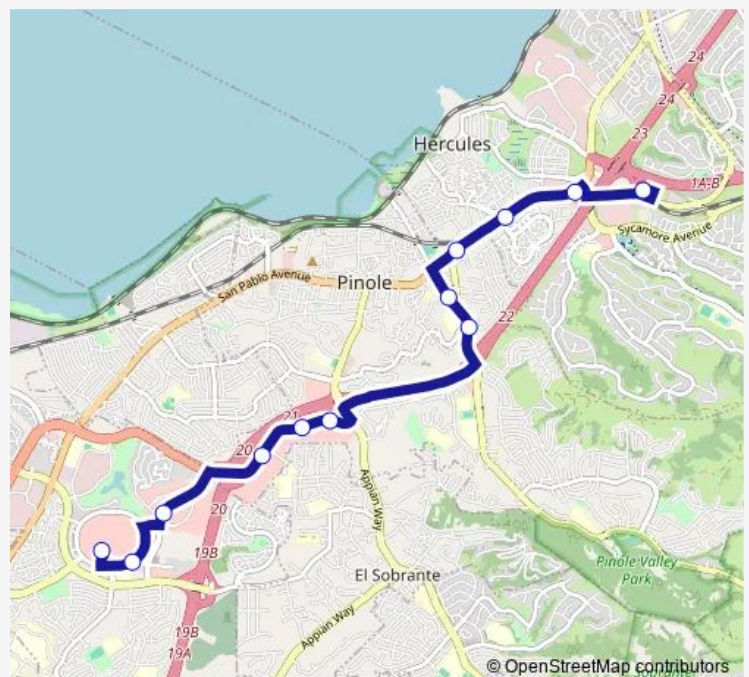

Hilltop Dr and Garrity Way

Blume Dr and Auto Plaza - Northbound

Fitzgerald Dr - Target

Fitzgerald Dr - Best Buy

Fitzgerald Dr - Starbucks

Pinole Valley Rd and Henry Ave - Northbound

Tennant Ave and Peach St - Northbound

San Pablo Ave and John St - Northbound

San Pablo Ave and Hercules Ave - Northbound

San Pablo Ave and Sycamore

Hercules Transit Center

Route schedule

Hilltop Mall - Westbound — Hercules Transit Center

Monday	—
Tuesday	—
Wednesday	—
Thursday	—
Friday	—
Saturday	09:44-20:24
Sunday	—

Route info

Direction: Hilltop Mall - Westbound

Stops: 12

Trip Duration: 0 hour 20 min

Direction

Hercules Transit Center — Hilltop Mall - Westbound

12 stops

[Open route schedule](#)

Wednesday —

Thursday —

Friday —

Saturday 09:21-20:01

Sunday —

Route info

Direction: Hercules Transit Center

Stops: 12